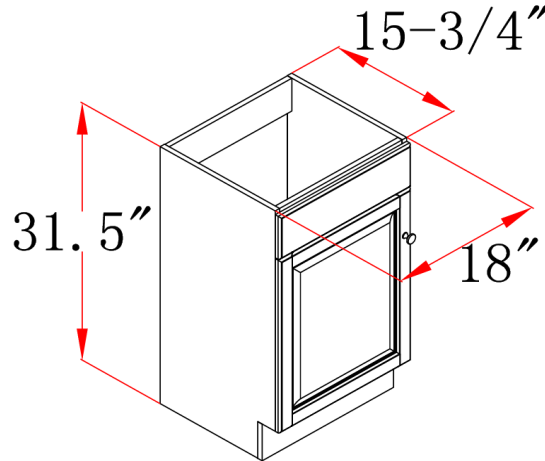

## Specifications

- Solid wood door frames and drawer fronts
- Raised panel veneer, full overlay door design
- Frameless design for increased storage and accessibility
- Aged brass hardware
- Concealed, adjustable hinges
- Cam-lock connectors for fast & easy assembly
- Vanity top sold separately

## Dimensions

## Order Codes & Finishes/Colors

18"w x 16"d x 31.5"h

531970

Type:

Job:

Order Code:

Approvals:

Design House reserves the right to make changes in materials, specifications & models at any time. Design House also reserves the right to discontinue product without notice or obligation.