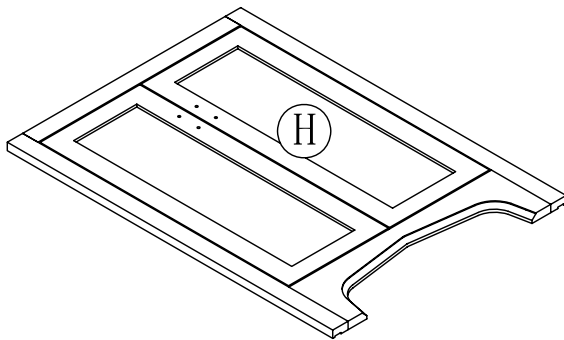

www.todaysdesignhouse.com

541227 • 541243 • 541268
541235 • 541250 • 541276

ASSEMBLY INSTRUCTIONS

DHI Corp. • 5205 W. Donges Bay Rd. • Mequon, WI 53092 • 800.558.8700

PARTS LIST:

LEFT SIDE PANEL 1PC

RIGHT SIDE PANEL 1PC

BACK CROSS BRACE 2PCS

TOE KICK PANEL 1PC

BOTTOM PANEL 1PC

FRONT FRAME 1PC

STOPPER 1PC

HARDWARE LIST:

a. WOOD DOWEL 8PCS

b. CAM LOCK SCREW
16PCS

c. CAM LOCK 16PCS

d. 1" L FLAT HEAD
SCREW 6PCS

m. HANDLE 2PCS

n. HANDLE BOLT 4PCS

o. WRENCH 1PC

p. GLUE 1PC

z. PLASTIC COVER 16PCS

STEP 1