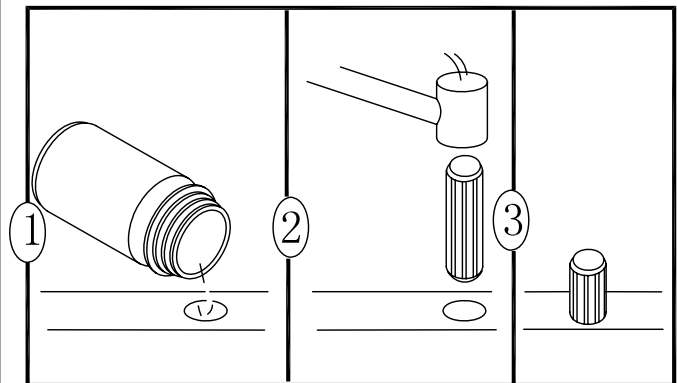

c. CAM LOCK 16PCS

d. 1" L FLAT HEAD
SCREW 6PCS

m. HANDLE 2PCS

n. HANDLE BOLT 4PCS

o. WRENCH 1PC

p. GLUE 1PC

z. PLASTIC COVER 16PCS

STEP 1

STEP 2

STEP 3

STEP 4

STEP 5