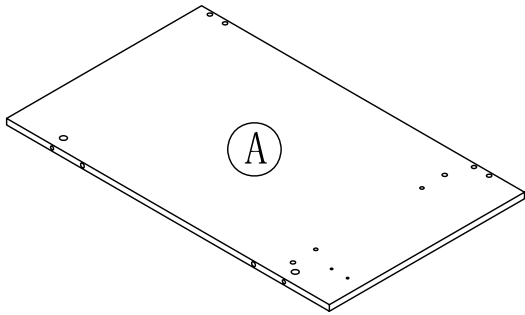

www.todaysdesignhouse.com

541227 • 541243 • 541268
541235 • 541250 • 541276

ASSEMBLY INSTRUCTIONS

DHI Corp. • 5205 W. Donges Bay Rd. • Mequon, WI 53092 • 800.558.8700

PARTS LIST:

LEFT SIDE PANEL 1PC

RIGHT SIDE PANEL 1PC

BACK CROSS BRACE 2PCS

TOE KICK PANEL 1PC

BOTTOM PANEL 1PC

FRONT FRAME 1PC

STOPPER 1PC

HARDWARE LIST:

a. WOOD DOWEL 8PCS

b. CAM LOCK SCREW
16PCS