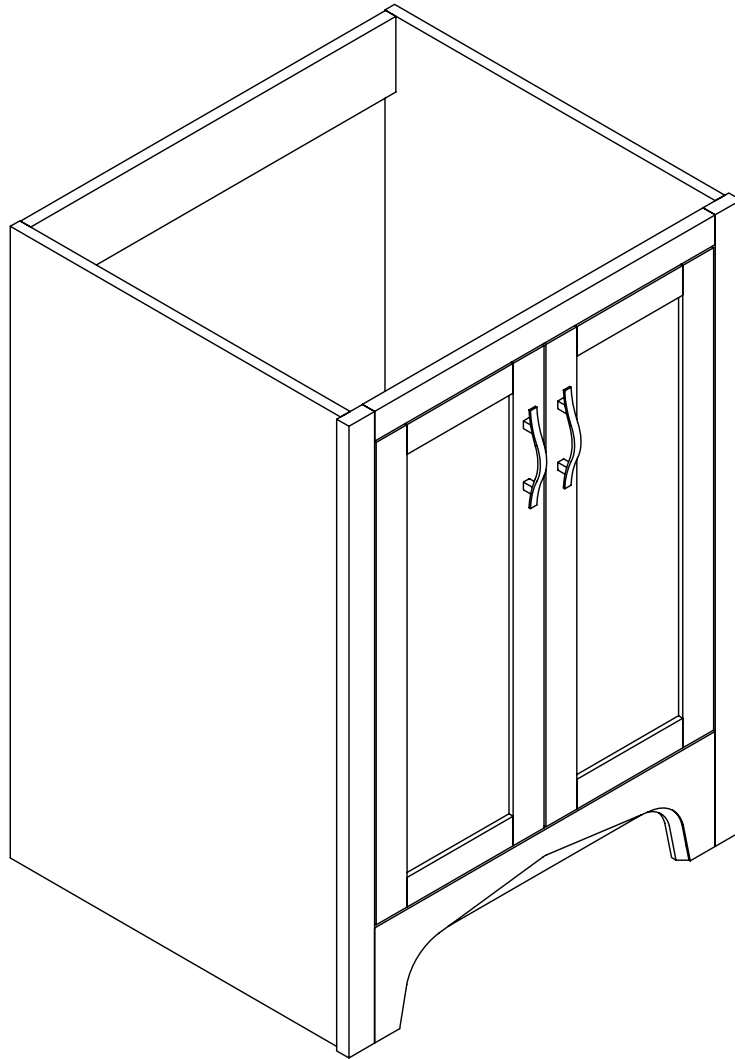

www.todaysdesignhouse.com

541227 • 541243 • 541268
541235 • 541250 • 541276

ASSEMBLY INSTRUCTIONS

DHI Corp. • 5205 W. Donges Bay Rd. • Mequon, WI 53092 • 800.558.8700

PARTS LIST:

LEFT SIDE PANEL 1PC

RIGHT SIDE PANEL 1PC

BACK CROSS BRACE 2PCS

TOE KICK PANEL 1PC

BOTTOM PANEL 1PC

FRONT FRAME 1PC

STOPPER 1PC

HARDWARE LIST:

a. WOOD DOWEL 8PCS

b. CAM LOCK SCREW
16PCS