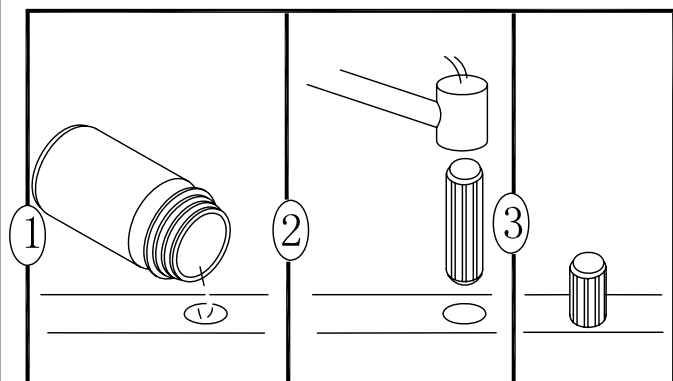

c. CAM LOCK 16PCS

d. 1" L FLAT HEAD
SCREW 6PCS

m. HANDLE 2PCS

n. HANDLE BOLT 4PCS

o. WRENCH 1PC

p. GLUE 1PC

z. PLASTIC COVER 16PCS

STEP 1

STEP 2

STEP 3

STEP 4

STEP 5