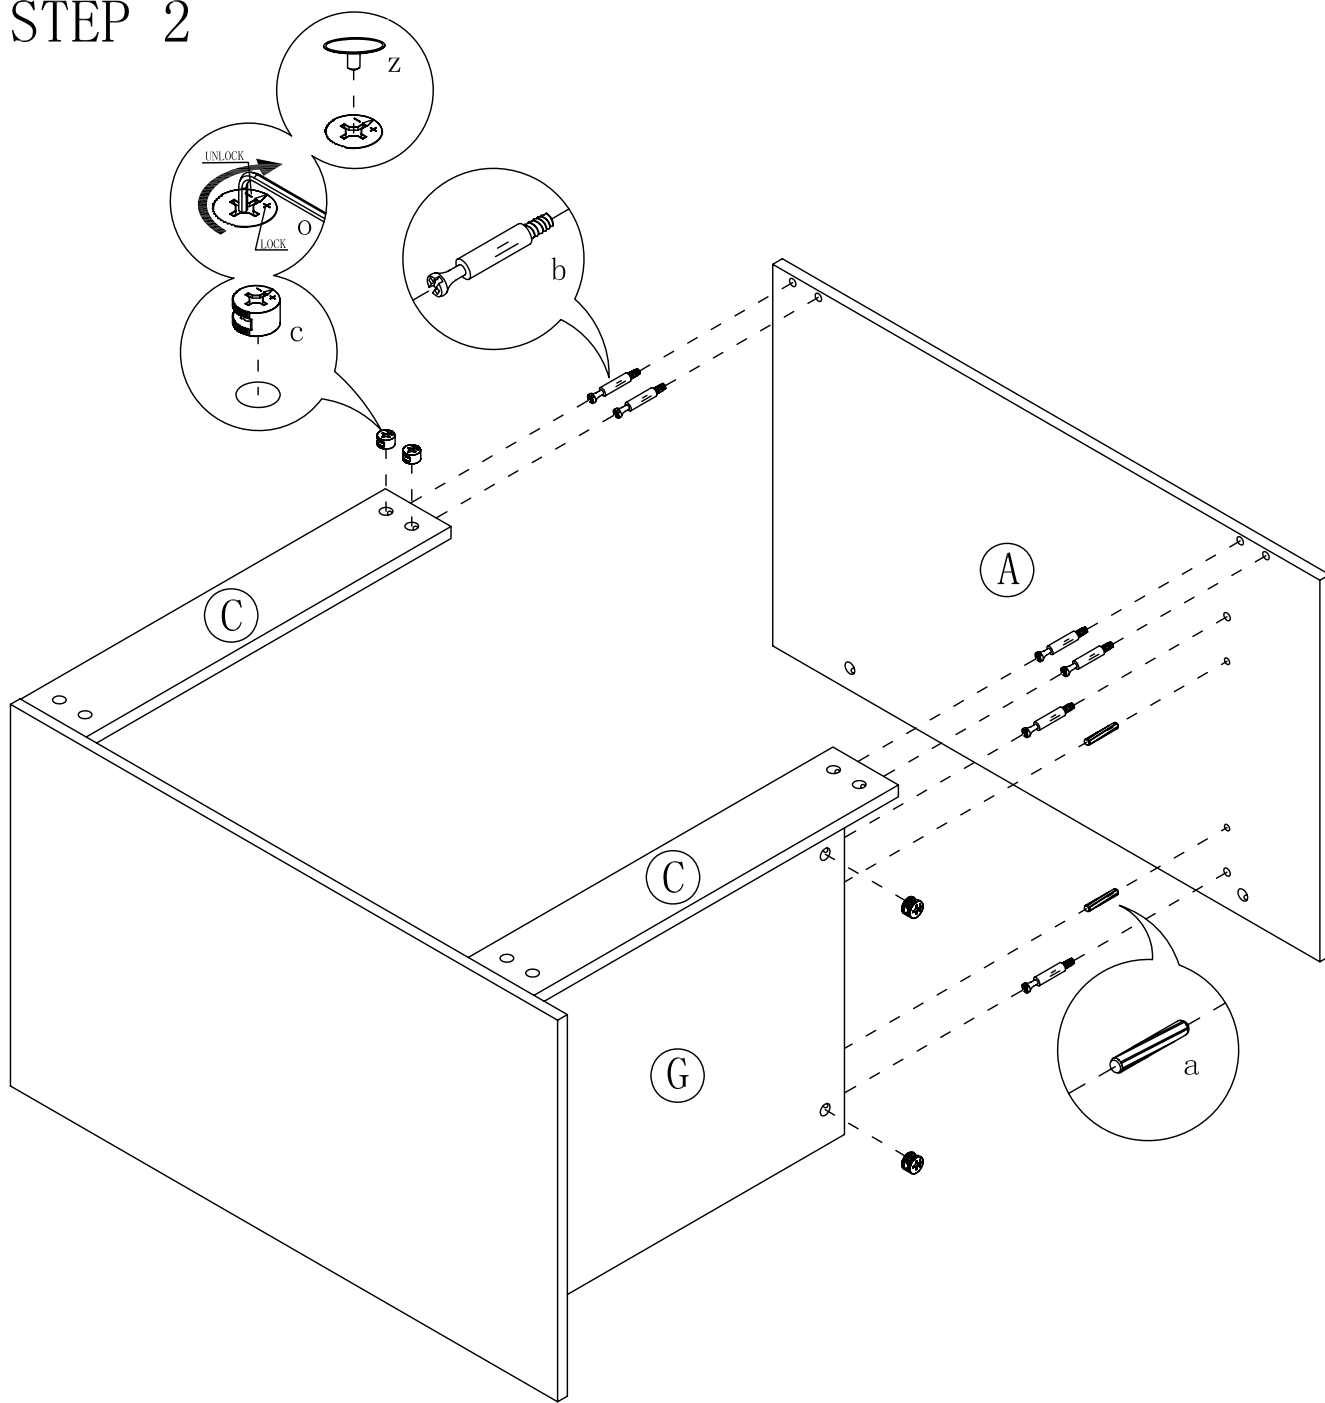

BACK CROSS BRACE 2PCS

TOE KICK PANEL 1PC

BOTTOM PANEL 1PC

FRONT FRAME 1PC

STOPPER 1PC

HARDWARE LIST:

a. WOOD DOWEL 8PCS

b. CAM LOCK SCREW
16PCS

c. CAM LOCK 16PCS

d. 1" L FLAT HEAD
SCREW 6PCS

m. HANDLE 2PCS

n. HANDLE BOLT 4PCS

o. WRENCH 1PC

p. GLUE 1PC

z. PLASTIC COVER 16PCS

STEP 1

STEP 2

STEP 3

STEP 4

STEP 5