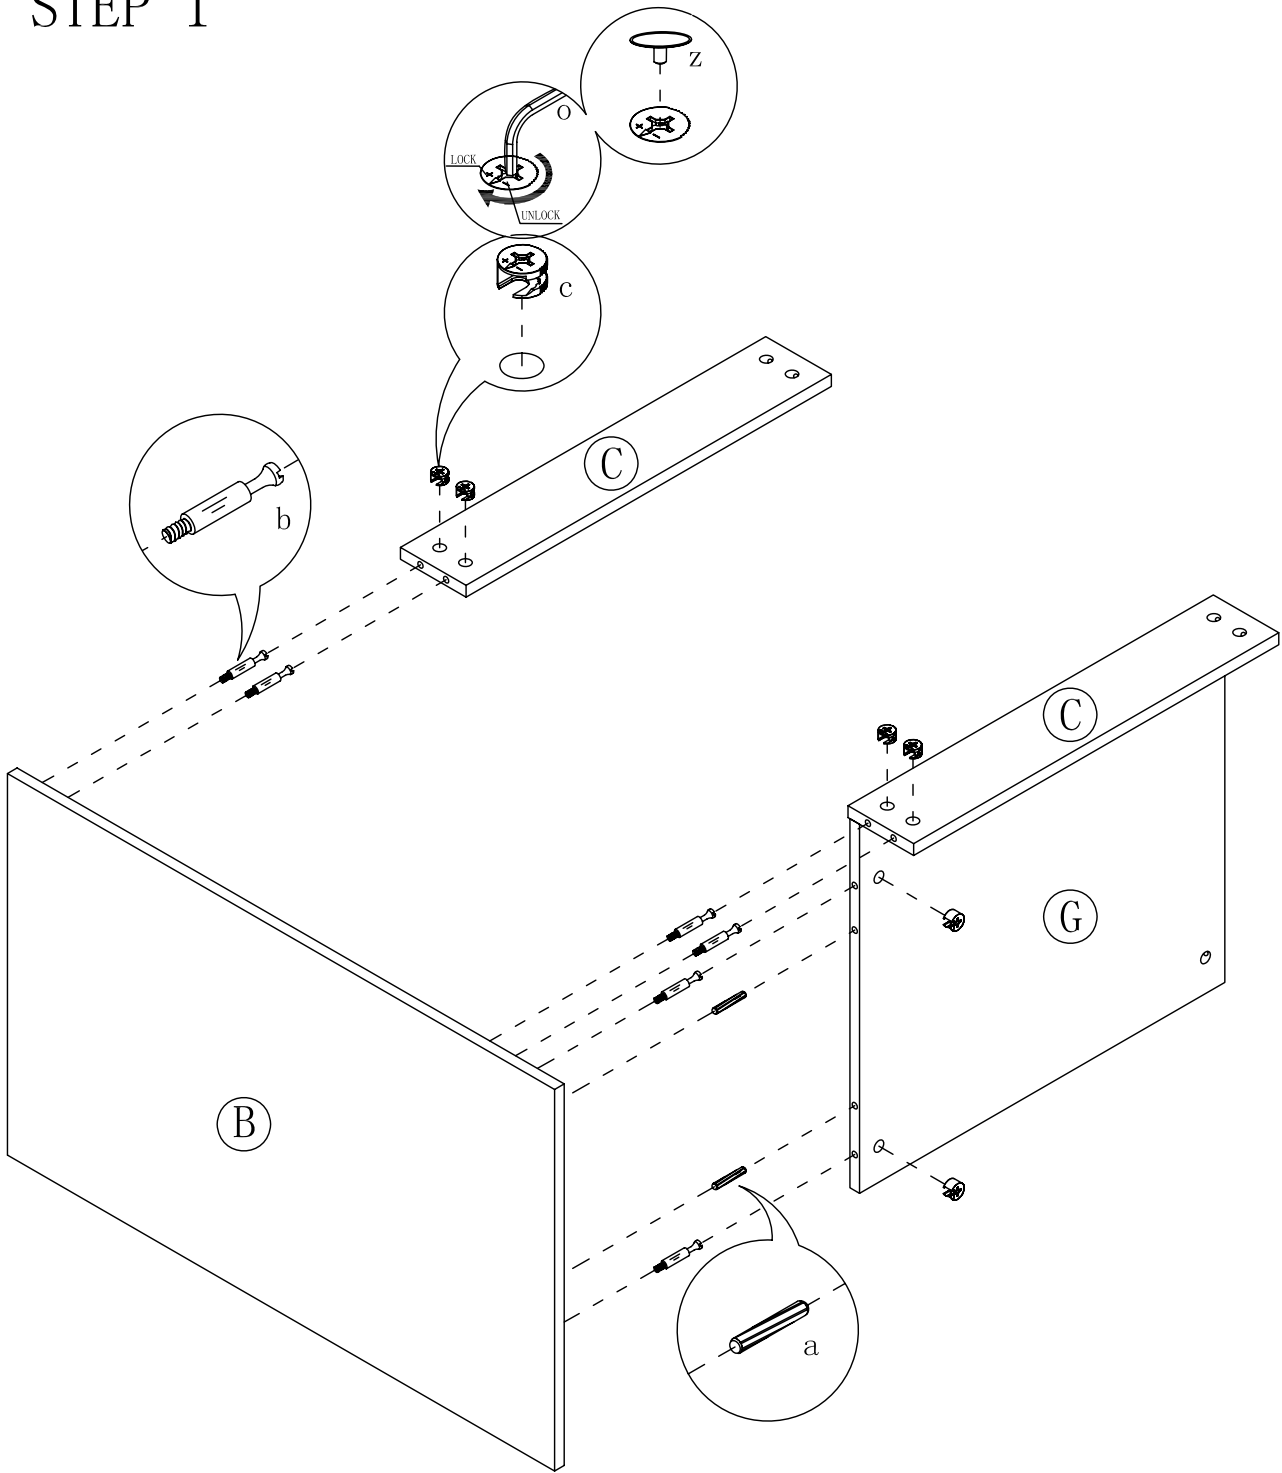

BACK CROSS BRACE 2PCS

TOE KICK PANEL 1PC

BOTTOM PANEL 1PC

FRONT FRAME 1PC

STOPPER 1PC

HARDWARE LIST:

a. WOOD DOWEL 8PCS

b. CAM LOCK SCREW
16PCS

c. CAM LOCK 16PCS

d. 1" L FLAT HEAD
SCREW 6PCS

m. HANDLE 2PCS

n. HANDLE BOLT 4PCS

o. WRENCH 1PC

p. GLUE 1PC

z. PLASTIC COVER 16PCS

STEP 1