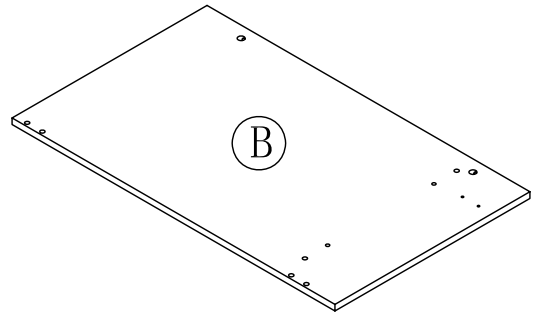

www.todaysdesignhouse.com

541227 • 541243 • 541268
541235 • 541250 • 541276

ASSEMBLY INSTRUCTIONS

DHI Corp. • 5205 W. Donges Bay Rd. • Mequon, WI 53092 • 800.558.8700

PARTS LIST:

LEFT SIDE PANEL 1PC

RIGHT SIDE PANEL 1PC

BACK CROSS BRACE 2PCS

TOE KICK PANEL 1PC

BOTTOM PANEL 1PC

FRONT FRAME 1PC

STOPPER 1PC

HARDWARE LIST:

a. WOOD DOWEL 8PCS

b. CAM LOCK SCREW
16PCS

c. CAM LOCK 16PCS

d. 1" L FLAT HEAD
SCREW 6PCS

m. HANDLE 2PCS

n. HANDLE BOLT 4PCS

o. WRENCH 1PC

p. GLUE 1PC

z. PLASTIC COVER 16PCS

STEP 1