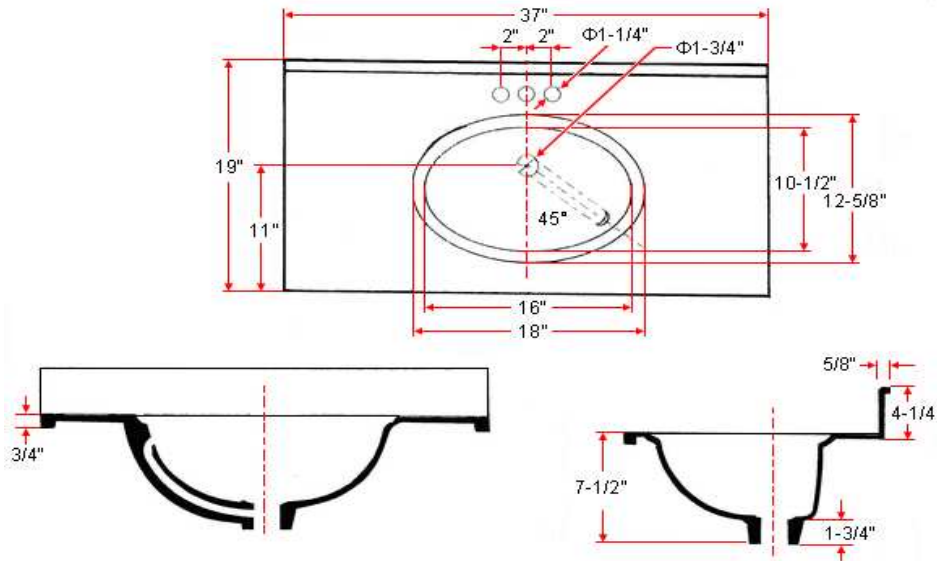

37" x 19" Oval Vanity Top

Specifications

- Material Content:** Cultured Marble
- Back splash:** Integrated
- Color:** Sandstone / Solid White / White on White / White on Bone
- Faucet Holes:** 3 holes, 4" center mount

Dimensions

Warranty & Compliances

- Warranty:** 1 Year Limited Warranty
- UPC:** Complaint
- CSA:** Complaint
- ANSI:** ANSI Z124.3 complaint

Order Codes & Finishes/Colors

| | View Box | Sleeve Pack |
|----------------|----------|-------------|
| Sandstone | 551713 | |
| Solid White | 551341 | 550442 |
| White on white | 551077 | 552067 |
| White on Bone | 551127 | 552281 |