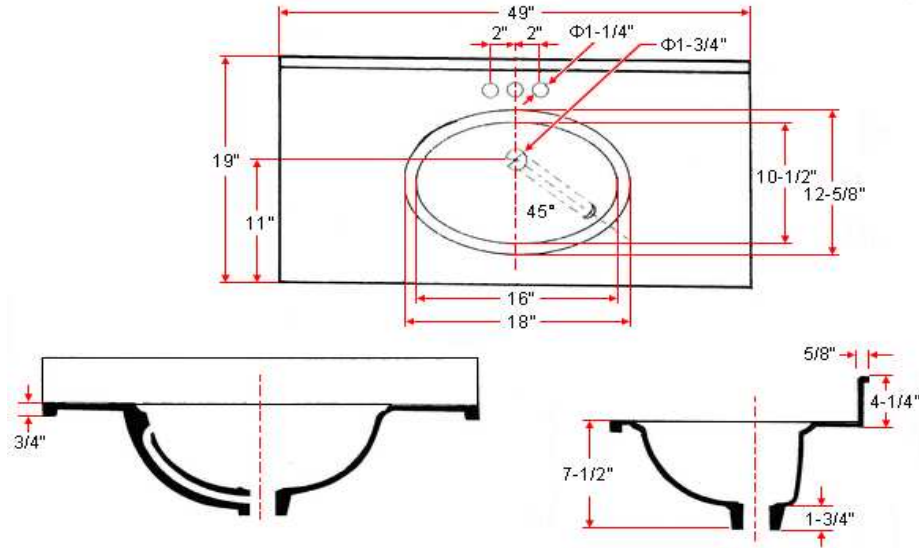

49" x 19" Oval Vanity Top

Specifications

- Material Content:** Cultured Marble
- Back splash:** Integrated
- Color:** Sandstone / Solid White / White on White / White on Bone
- Faucet Holes:** 3 holes, 4" center mount

Dimensions

Warranty & Compliances

- Warranty:** 1 Year Limited Warranty
- UPC:** Complaint
- CSA:** Complaint
- ANSI:** ANSI Z124.3 complaint

Order Codes & Finishes/Colors

	View Box	Sleeve Pack
Sandstone	551721	
Solid White	551358	552059
White on white	551085	550319
White on Bone	551135	552265