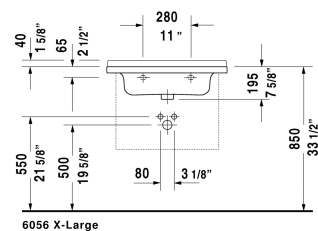

Furniture washbasin # 030470..00 / 030470..30

| < 27 1/2" Inch > |

Furniture washbasin	Dimension	Weight	Order number
with overflow, with tap platform, 27 1/2" Inch			
<b>Colors</b>			
00 White			
<b>Variant</b>			
p	27 1/2" x 19 1/4" Inch	46.6 lb	030470..00
p p p	27 1/2" x 19 1/4" Inch	46.6 lb	030470..30
Sanitary ceramics with the special WonderGliss surface finish will remain clean and attractive-looking for a long time to come. When ordering WonderGliss please add a "1" as eleventh digit to the model number.			
Space saving siphon			005073

All drawings contain the necessary measurements which are subject to standard tolerances. They are stated in inch & mm and are non-binding. Exact measurements, in particular for customized installation scenarios, can only be taken from the finished ceramic piece.