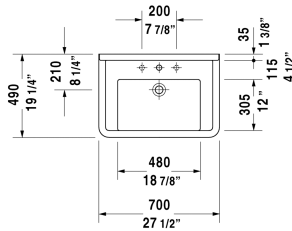

Furniture washbasin # 030470..00 / 030470..30

| < 27 1/2" Inch > |

Furniture washbasin	Dimension	Weight	Order number
with overflow, with tap platform, 27 1/2" Inch			
<b>Colors</b>			
00 White			
<b>Variant</b>			
p	27 1/2" x 19 1/4" Inch	46.6 lb	030470..00
p p p	27 1/2" x 19 1/4" Inch	46.6 lb	030470..30
Sanitary ceramics with the special WonderGliss surface finish will remain clean and attractive-looking for a long time to come. When ordering WonderGliss please add a "1" as eleventh digit to the model number.			
Space saving siphon			005073

All drawings contain the necessary measurements which are subject to standard tolerances. They are stated in inch & mm and are non-binding. Exact measurements, in particular for customized installation scenarios, can only be taken from the finished ceramic piece.