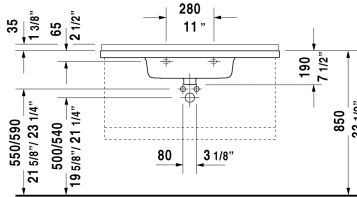

Furniture washbasin # 030410..00 / 030410..30

| < 41 3/8" Inch > |

6645 / 6665 Ketho

Furniture washbasin	Dimension	Weight	Order number
with overflow, with tap platform, 41 3/8" Inch			
Colors			
00 White			
Variant			
p	41 3/8" x 19 1/8" Inch	56.8 lb	030410..00
p p p	41 3/8" x 19 1/8" Inch	56.8 lb	030410..30
Sanitary ceramics with the special WonderGliss surface finish will remain clean and attractive-looking for a long time to come. When ordering WonderGliss please add a "1" as eleventh digit to the model number.			
Space saving siphon			005073

All drawings contain the necessary measurements which are subject to standard tolerances. They are stated in inch & mm and are non-binding. Exact measurements, in particular for customized installation scenarios, can only be taken from the finished ceramic piece.