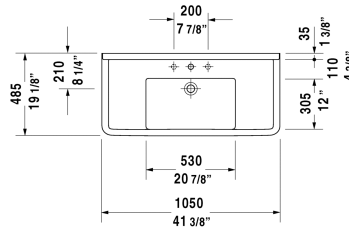

Furniture washbasin # 030410..00 / 030410..30

| < 41 3/8" Inch > |

6645 / 6665 Ketho

Furniture washbasin	Dimension	Weight	Order number
with overflow, with tap platform, 41 3/8" Inch			
Colors			
00 White			
Variant			
p	41 3/8" x 19 1/8" Inch	56.8 lb	030410..00
p p p	41 3/8" x 19 1/8" Inch	56.8 lb	030410..30
Sanitary ceramics with the special WonderGliss surface finish will remain clean and attractive-looking for a long time to come. When ordering WonderGliss please add a "1" as eleventh digit to the model number.			
Space saving siphon			005073

All drawings contain the necessary measurements which are subject to standard tolerances. They are stated in inch & mm and are non-binding. Exact measurements, in particular for customized installation scenarios, can only be taken from the finished ceramic piece.