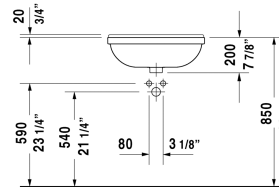

Semi-recessed washbasin # 031055..00 / 031055..30

< 21 5/8" Inch >

Semi-recessed washbasin	Dimension	Weight	Order number
with overflow, with tap platform, fixings included, 21 5/8" Inch			
Colors			
00 White			
Variant			
p	21 5/8" x 18 1/8" Inch	31.9 lb	031055..00
p p p	21 5/8" x 18 1/8" Inch	31.9 lb	031055..30
Sanitary ceramics with the special WonderGliss surface finish will remain clean and attractive-looking for a long time to come. When ordering WonderGliss please add a "1" as eleventh digit to the model number.			

All drawings contain the necessary measurements which are subject to standard tolerances. They are stated in inch & mm and are non-binding. Exact measurements, in particular for customized installation scenarios, can only be taken from the finished ceramic piece.