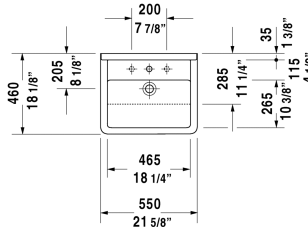

Semi-recessed washbasin # 031055..00 / 031055..30

< 21 5/8" Inch >

Semi-recessed washbasin	Dimension	Weight	Order number
with overflow, with tap platform, fixings included, 21 5/8" Inch			
Colors			
00 White			
Variant			
p	21 5/8" x 18 1/8" Inch	31.9 lb	031055..00
p p p	21 5/8" x 18 1/8" Inch	31.9 lb	031055..30
Sanitary ceramics with the special WonderGliss surface finish will remain clean and attractive-looking for a long time to come. When ordering WonderGliss please add a "1" as eleventh digit to the model number.			

All drawings contain the necessary measurements which are subject to standard tolerances. They are stated in inch & mm and are non-binding. Exact measurements, in particular for customized installation scenarios, can only be taken from the finished ceramic piece.