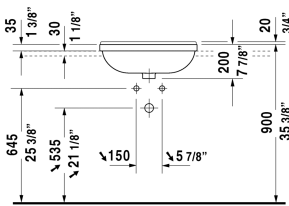

Semi-recessed washbasin # 031055..00 / 031055..30

< 21 5/8" Inch >

Semi-recessed washbasin	Dimension	Weight	Order number
with overflow, with tap platform, fixings included, 21 5/8" Inch			
Colors			
00 White			
Variant			
p	21 5/8" x 18 1/8" Inch	31.9 lb	031055..00
p p p	21 5/8" x 18 1/8" Inch	31.9 lb	031055..30
Sanitary ceramics with the special WonderGliss surface finish will remain clean and attractive-looking for a long time to come. When ordering WonderGliss please add a "1" as eleventh digit to the model number.			

All drawings contain the necessary measurements which are subject to standard tolerances. They are stated in inch & mm and are non-binding. Exact measurements, in particular for customized installation scenarios, can only be taken from the finished ceramic piece.