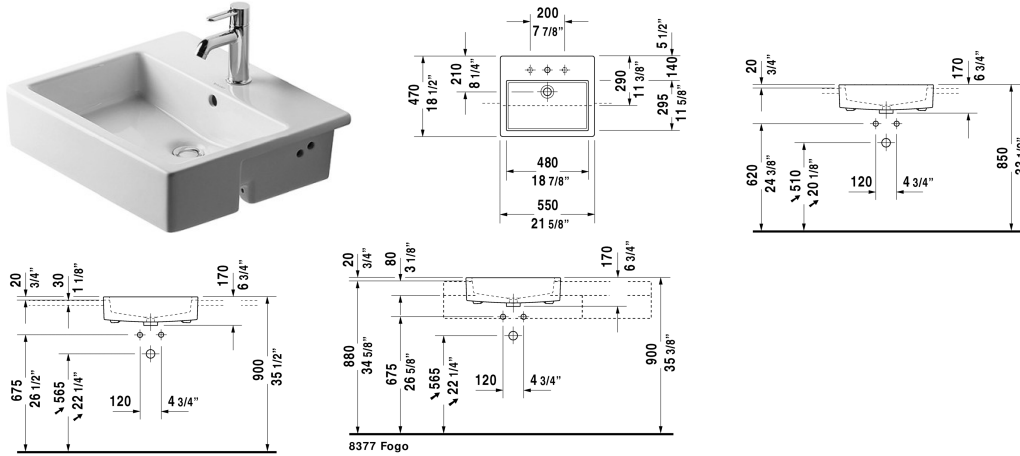

Semi-recessed washbasin # 031455..00 / 031455..30 / 031455..60

| < 21 5/8" Inch > |

Semi-recessed washbasin	Dimension	Weight	Order number
with overflow, with tap platform, fixings included, 21 5/8" Inch			
<b>Colors</b>			
00 White			
<b>Variant</b>			
p	21 5/8" x 18 1/2" Inch		031455..00
p p p	21 5/8" x 18 1/2" Inch		031455..30
•	21 5/8" x 18 1/2" Inch		031455..60
Sanitary ceramics with the special WonderGliss surface finish will remain clean and attractive-looking for a long time to come. When ordering WonderGliss please add a "1" as eleventh digit to the model number.			

All drawings contain the necessary measurements which are subject to standard tolerances. They are stated in inch & mm and are non-binding. Exact measurements, in particular for customized installation scenarios, can only be taken from the finished ceramic piece.