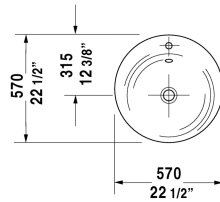

Washbasin # 040557..00

| < 22 1/2" Inch > |

Washbasin	Dimension	Weight	Order number
with overflow, with tap platform, overflow clip chrome included, fixings included, 22 1/2" Inch			
Colors			
00 White			
Variant			
p	22 1/2" x 22 1/2" Inch	31.9 lb	040557..00
Sanitary ceramics with the special WonderGliss surface finish will remain clean and attractive-looking for a long time to come. When ordering WonderGliss please add a "1" as eleventh digit to the model number.			
Siphon cover for # 040557	7 1/4" x 15 1/8" Inch		086352
Siphon cover for # 040557, model for towel rails	7 1/4" x 15 1/8" Inch	15.4 lb	086353
Siphon for washbasin with outlet pipe 11 3/4"	1 1/4" Inch	1.3 lb	005026

All drawings contain the necessary measurements which are subject to standard tolerances. They are stated in inch & mm and are non-binding. Exact measurements, in particular for customized installation scenarios, can only be taken from the finished ceramic piece.