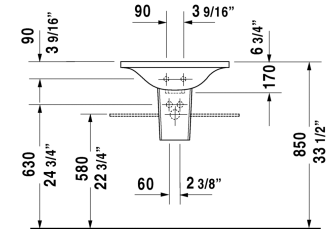

Washbasin # 040557..00

| < 22 1/2" Inch > |

Washbasin	Dimension	Weight	Order number
with overflow, with tap platform, overflow clip chrome included, fixings included, 22 1/2" Inch			
Colors			
00 White			
Variant			
p	22 1/2" x 22 1/2" Inch	31.9 lb	040557..00
Sanitary ceramics with the special WonderGliss surface finish will remain clean and attractive-looking for a long time to come. When ordering WonderGliss please add a "1" as eleventh digit to the model number.			
Siphon cover for # 040557	7 1/4" x 15 1/8" Inch		086352
Siphon cover for # 040557, model for towel rails	7 1/4" x 15 1/8" Inch	15.4 lb	086353
Siphon for washbasin with outlet pipe 11 3/4"	1 1/4" Inch	1.3 lb	005026

All drawings contain the necessary measurements which are subject to standard tolerances. They are stated in inch & mm and are non-binding. Exact measurements, in particular for customized installation scenarios, can only be taken from the finished ceramic piece.