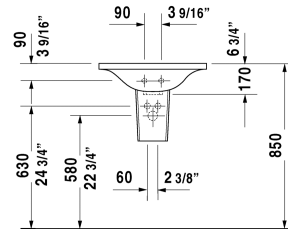

Washbasin # 040557..00

| < 22 1/2" Inch > |

Washbasin	Dimension	Weight	Order number
with overflow, with tap platform, overflow clip chrome included, fixings included, 22 1/2" Inch			
Colors			
00 White			
Variant			
p	22 1/2" x 22 1/2" Inch	31.9 lb	040557..00
Sanitary ceramics with the special WonderGliss surface finish will remain clean and attractive-looking for a long time to come. When ordering WonderGliss please add a "1" as eleventh digit to the model number.			
Siphon cover for # 040557	7 1/4" x 15 1/8" Inch		086352
Siphon cover for # 040557, model for towel rails	7 1/4" x 15 1/8" Inch	15.4 lb	086353
Siphon for washbasin with outlet pipe 11 3/4"	1 1/4" Inch	1.3 lb	005026

All drawings contain the necessary measurements which are subject to standard tolerances. They are stated in inch & mm and are non-binding. Exact measurements, in particular for customized installation scenarios, can only be taken from the finished ceramic piece.