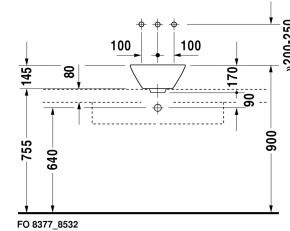

Washbowl # 040833..00

| < Ø 13" Inch > |

Washbowl	Dimension	Weight	Order number
with overflow, without tap platform, overflow clip chrome included, Ø 13" Inch			
Colors			
00 White			
Variant			
•	Ø 13" Inch	10.8 lb	040833..00
Sanitary ceramics with the special WonderGliss surface finish will remain clean and attractive-looking for a long time to come. When ordering WonderGliss please add a "1" as eleventh digit to the model number.			
Design Siphon		3.3 lb	005036
Pop-up basin waste with horizontal lever**	2" Inch	1.1 lb	005031
Pop-up basin waste with vertical lever***	2" Inch	1.1 lb	005051

All drawings contain the necessary measurements which are subject to standard tolerances. They are stated in inch & mm and are non-binding. Exact measurements, in particular for customized installation scenarios, can only be taken from the finished ceramic piece.