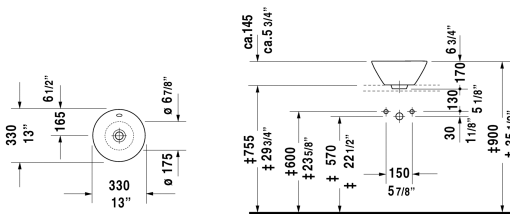

Washbowl # 040833..00

| < Ø 13" Inch > |

Washbowl	Dimension	Weight	Order number
with overflow, without tap platform, overflow clip chrome included, Ø 13" Inch			
Colors			
00 White			
Variant			
•	Ø 13" Inch	10.8 lb	040833..00
Sanitary ceramics with the special WonderGliss surface finish will remain clean and attractive-looking for a long time to come. When ordering WonderGliss please add a "1" as eleventh digit to the model number.			
Design Siphon		3.3 lb	005036
Pop-up basin waste with horizontal lever**	2" Inch	1.1 lb	005031
Pop-up basin waste with vertical lever***	2" Inch	1.1 lb	005051

All drawings contain the necessary measurements which are subject to standard tolerances. They are stated in inch & mm and are non-binding. Exact measurements, in particular for customized installation scenarios, can only be taken from the finished ceramic piece.