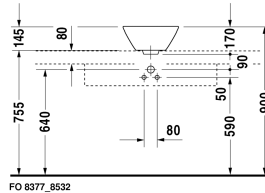

Washbowl # 040833..00

| < Ø 13" Inch > |

Washbowl	Dimension	Weight	Order number
with overflow, without tap platform, overflow clip chrome included, Ø 13" Inch			
Colors			
00 White			
Variant			
•	Ø 13" Inch	10.8 lb	040833..00
Sanitary ceramics with the special WonderGliss surface finish will remain clean and attractive-looking for a long time to come. When ordering WonderGliss please add a "1" as eleventh digit to the model number.			
Design Siphon		3.3 lb	005036
Pop-up basin waste with horizontal lever**	2" Inch	1.1 lb	005031
Pop-up basin waste with vertical lever***	2" Inch	1.1 lb	005051

All drawings contain the necessary measurements which are subject to standard tolerances. They are stated in inch & mm and are non-binding. Exact measurements, in particular for customized installation scenarios, can only be taken from the finished ceramic piece.