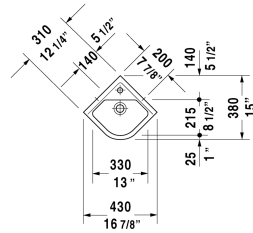

Handrinse basin corner model # 075244..00

| < 17 1/4" Inch > |

Handrinse basin corner model	Dimension	Weight	Order number
with overflow, with tap platform, 17 1/4" Inch			
Colors			
00 White			
Variant			
p	17 1/4" x 15" Inch	13.6 lb	075244..00
Sanitary ceramics with the special WonderGliss surface finish will remain clean and attractive-looking for a long time to come. When ordering WonderGliss please add a "1" as eleventh digit to the model number.			
Fixing hooks for # 084533, 084229, 045360, 079444, 075244		0.6 lb	005000

All drawings contain the necessary measurements which are subject to standard tolerances. They are stated in inch & mm and are non-binding. Exact measurements, in particular for customized installation scenarios, can only be taken from the finished ceramic piece.