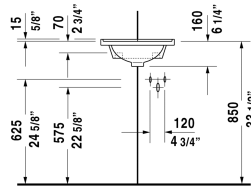

Handrinse basin corner model # 075244..00

| < 17 1/4" Inch > |

Handrinse basin corner model	Dimension	Weight	Order number
with overflow, with tap platform, 17 1/4" Inch			
Colors			
00 White			
Variant			
p	17 1/4" x 15" Inch	13.6 lb	075244..00
Sanitary ceramics with the special WonderGliss surface finish will remain clean and attractive-looking for a long time to come. When ordering WonderGliss please add a "1" as eleventh digit to the model number.			
Fixing hooks for # 084533, 084229, 045360, 079444, 075244		0.6 lb	005000

All drawings contain the necessary measurements which are subject to standard tolerances. They are stated in inch & mm and are non-binding. Exact measurements, in particular for customized installation scenarios, can only be taken from the finished ceramic piece.