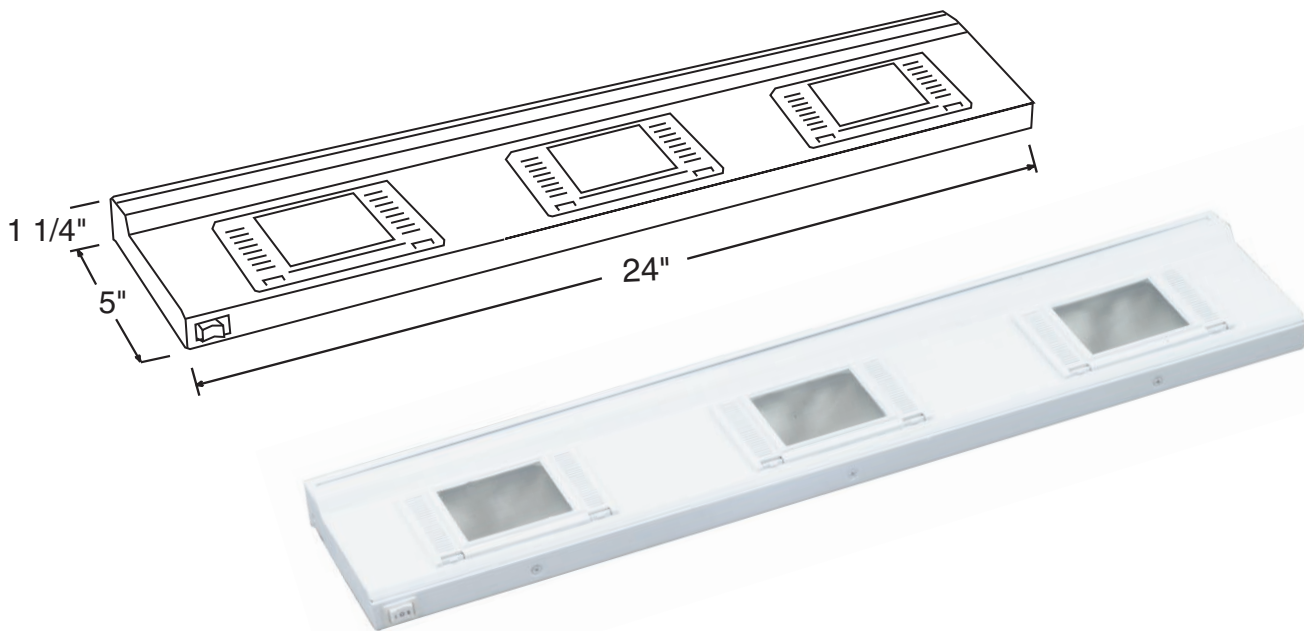

EUC43B EUC43W

Miniature Halogen
Undercabinet

PROJECT INFORMATION:

Project Name: _____

Fixture Type: _____

Date: _____

DIMENSIONS

PRODUCT SPECIFICATIONS

(3) 35W 120V JCD G8 Lamps Included.
Dimmable with regular diffuser and includes
2-level ON/OFF switch. U.L. and C.U.L. Listed

CATALOG NUMBER

Example: EUC43B
EUC43W