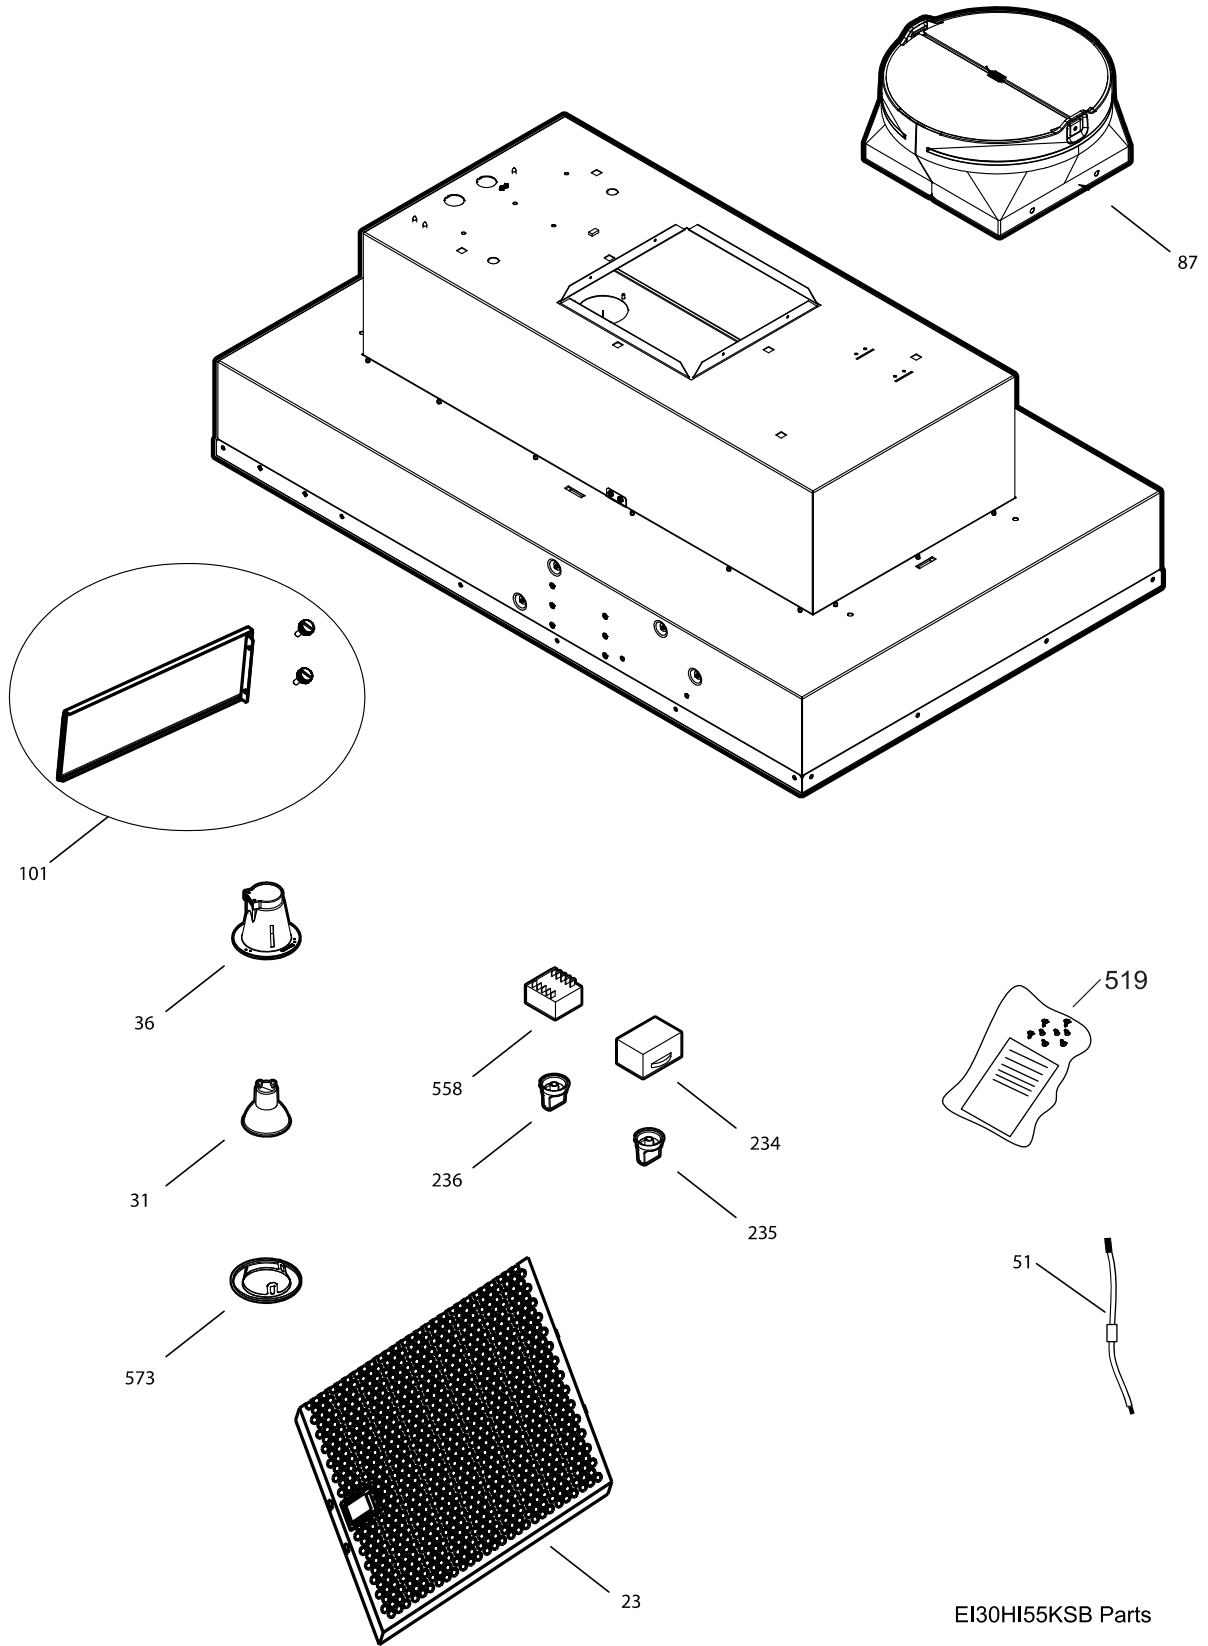

 **Electrolux**

Electrolux Major Appliances

P.O. BOX 8020
CHARLOTTE, NC 28262

Publication No.
5995622635
12/10/19
(EN/SERVICE/KC)
099

RANGE HOOD

Model No.
EI30HI55K / EI36HI55K /
EI48HI55K

REPLACEMENT PARTS

EI30HI55KSB Parts

REPLACEMENT PARTS

Model Index: A EI30HI55K (EI30HI55KSB)
 B EI36HI55K (EI36HI55KSB)
 C EI48HI55K (EI48HI55KSB)

POS. NO	PART NO.		DESCRIPTION
23 #	5304464265	A B C	Filter, grease
31 #	5304466038	A B C	Lamp, halogen, 50 W, 120 V
36 #	5304487848	A B C	Lamp Holder, socket, w/housing
51 #	5304487852	A B C	Wiring Harness, lamp, with diode
87	5304487841	A B C	Damper, exhaust
101	5304487851	A B C	Spacer, filter
234#	5304487843	A B C	Switch, motor, rotary
235	5304487844	A B C	Knob, motor switch
236	5304487845	A B C	Knob, light switch
519	5304487846	A - -	Hardware, installation, w/user manual
519	5304487847	- B C	Hardware, installation, w/user manual
558#	5304487842	A B C	Switch, light/lamp, rotary
573	5304487849	A B C	Bezel, lamp assembly

WIRING DIAGRAM