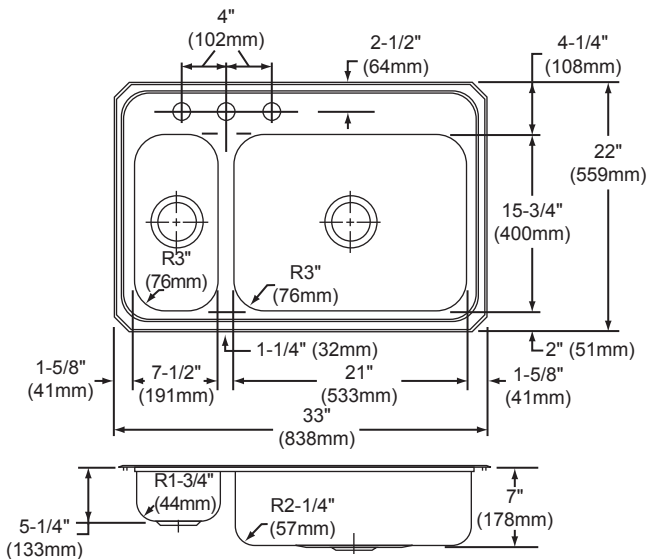

DESIGN FEATURES

Bowl Depths: 7" (178mm) (Right Bowl), 5-1/4" (133mm) (Left Bowl).
Coved Corners: 3" (76mm) vertical radius.

Bowl and Faucet Deck Recess: 1/4" (6mm) total recess below outside of sink.

Finish: Exposed surfaces are polished to Brushed Satin finish.

Underside: Fully undercoated to prevent condensation and deaden sound.

OTHER

Drain Opening: 3-1/2" (89mm).

Faucet Holes: Available with 0, 1, 2, 3, 4 or 5

Faucet holes. 4" (102mm) center to center, 1-1/2" (38mm) diameter.

Model CMR33223

SINK DIMENSIONS*

| Model Number | Overall | | Inside Left Bowl | | | Inside Right Bowl | | | Cutout in Countertop (1-1/2" (38mm) Radius Corners) | | No. of 1-1/2" (38mm) Dia. Faucet Holes 4" (102mm) Center | Ship. Wt. Lbs. |
|--------------|---------------|---------------|------------------|-------------------|------------------|-------------------|-------------------|--------------|---|-------------------|--|-------------------|
| | L | W | L | W | D | L | W | D | L | W | | |
| CMR3322 | 33 (838mm) | 22 (559mm) | 7 1/2 (191mm) | 15 3/4 (400mm) | 5 1/4 (133mm) | 21 (533mm) | 15 3/4 (400mm) | 7 (178mm) | 32 3/8 (822mm) | 21 1/8 (543mm) | 1, 2, MR2, 3, 4 or 5 | 15 1/2 (394mm) |

* Length is left to right. Width is front to back.

Hole Drilling Configurations

1-1/2" (38mm) Diameter Faucet Holes on 4" (102mm) Centers

In keeping with our policy of continuing product improvement, Elkay reserves the right to change product specifications without notice. Please visit elkay.com for the most current version of Elkay product specification sheets.