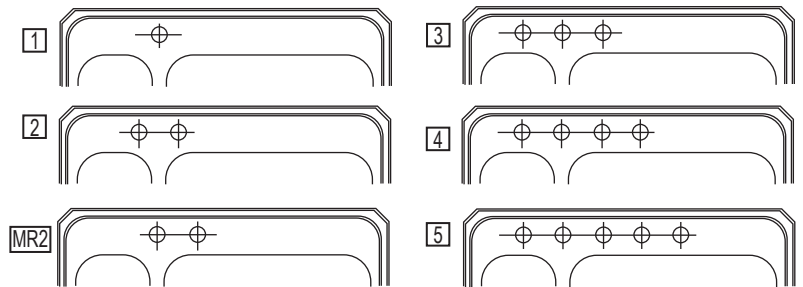

DESIGN FEATURES

Bowl Depths: 7" (178mm) (Right Bowl), 5-1/4" (133mm) (Left Bowl).
Coved Corners: 3" (76mm) vertical radius.

Bowl and Faucet Deck Recess: 1/4" (6mm) total recess below outside of sink.

Finish: Exposed surfaces are polished to Brushed Satin finish.

Underside: Fully undercoated to prevent condensation and deaden sound.

OTHER

Drain Opening: 3-1/2" (89mm).

Faucet Holes: Available with 0, 1, 2, 3, 4 or 5

Faucet holes. 4" (102mm) center to center, 1-1/2" (38mm) diameter.

Model CMR33223

SINK DIMENSIONS*

| Model Number | Overall | | Inside Left Bowl | | | Inside Right Bowl | | | Cutout in Countertop (1-1/2" (38mm) Radius Corners) | | No. of 1-1/2" (38mm) Dia. Faucet Holes 4" (102mm) Center | Ship. Wt. Lbs. |
|--------------|---------------|---------------|------------------|-------------------|------------------|-------------------|-------------------|--------------|---|-------------------|--|-------------------|
| | L | W | L | W | D | L | W | D | L | W | | |
| CMR3322 | 33 (838mm) | 22 (559mm) | 7 1/2 (191mm) | 15 3/4 (400mm) | 5 1/4 (133mm) | 21 (533mm) | 15 3/4 (400mm) | 7 (178mm) | 32 3/8 (822mm) | 21 1/8 (543mm) | 1, 2, MR2, 3, 4 or 5 | 15 1/2 (394mm) |

* Length is left to right. Width is front to back.

Hole Drilling Configurations

1-1/2" (38mm) Diameter Faucet Holes on 4" (102mm) Centers

In keeping with our policy of continuing product improvement, Elkay reserves the right to change product specifications without notice. Please visit elkay.com for the most current version of Elkay product specification sheets.