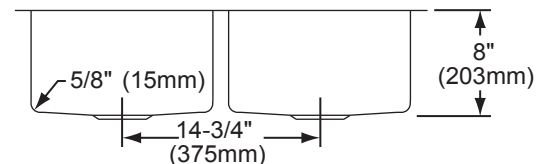

DESIGN FEATURES

Bowl Depth: 8" (203mm) (EFRU3118), 10" (254mm) (EFRU311810).

Coved Corners: Approximately 5/8" (15mm).

Finish: Exposed surfaces have a Polished Satin Finish.

Underside: Fully protected by heavy duty Sound Guard[®] undercoating designed to reduce condensation and dampen sound.

Model EFRU311810

SINK PACKAGE(S)

MODEL	SINK	BOTTOM GRID	QTY	DRAIN	QTY
EFRU3118DBG	EFRU3118	LKFOBG1316SS	1	LK99	1
EFRU311810DBG	EFRU311810	LKFOBG1316SS	1	LK99	1

SINK DIMENSIONS*

Model Number	Overall		Inside Bowl			Cutout in Countertop	Minimum Cabinet Size
	L	W	L	W	D		
EFRU3118	30 ³ / ₄ (781mm)	18 ¹ / ₂ (470mm)	13 ¹ / ₂ (343mm)	16 (406mm)	8 (203mm)	See Template**	36 (914mm)
EFRU311810	30 ³ / ₄ (781mm)	18 ¹ / ₂ (470mm)	13 ¹ / ₂ (343mm)	16 (406mm)	10 (254mm)		36 (914mm)

*Length is left to right. Width is front to back.

**Template is packed with every sink.

Model EFRU3118 Illustrated

Model EFRU311810 Illustrated

Installation Profile of EFRU Models

The template provided with each EFRU sink provides the only type of installation recommended by Elkay