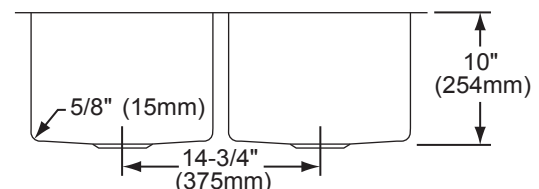

DESIGN FEATURES

Bowl Depth: 8" (203mm) (EFRU3118), 10" (254mm) (EFRU311810).

Coved Corners: Approximately 5/8" (15mm).

Finish: Exposed surfaces have a Polished Satin Finish.

Underside: Fully protected by heavy duty Sound Guard[®] undercoating designed to reduce condensation and dampen sound.

Model EFRU311810

SINK PACKAGE(S)

MODEL	SINK	BOTTOM GRID	QTY	DRAIN	QTY
EFRU3118DBG	EFRU3118	LKFOBG1316SS	1	LK99	1
EFRU311810DBG	EFRU311810	LKFOBG1316SS	1	LK99	1

SINK DIMENSIONS*

Model Number	Overall		Inside Bowl			Cutout in Countertop	Minimum Cabinet Size
	L	W	L	W	D		
EFRU3118	30 ³ / ₄ (781mm)	18 ¹ / ₂ (470mm)	13 ¹ / ₂ (343mm)	16 (406mm)	8 (203mm)	See Template**	36 (914mm)
EFRU311810	30 ³ / ₄ (781mm)	18 ¹ / ₂ (470mm)	13 ¹ / ₂ (343mm)	16 (406mm)	10 (254mm)		36 (914mm)

*Length is left to right. Width is front to back.

**Template is packed with every sink.

Model EFRU3118 Illustrated

Model EFRU311810 Illustrated

Installation Profile of EFRU Models

The template provided with each EFRU sink provides the only type of installation recommended by Elkay