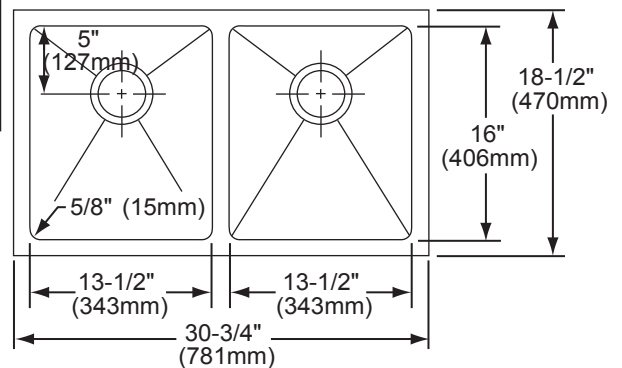

DESIGN FEATURES

Bowl Depth: 8" (203mm) (EFRU3118), 10" (254mm) (EFRU311810).

Coved Corners: Approximately 5/8" (15mm).

Finish: Exposed surfaces have a Polished Satin Finish.

Underside: Fully protected by heavy duty Sound Guard[®] undercoating designed to reduce condensation and dampen sound.

OTHER

Drain Opening: 3-1/2" (89mm).

NOTE: All Elkay undermount sinks are designed to attach to the underside of any solid surface countertop.

Sink complies with ASME A112.19.3-2008 / CSA B45.4-08

These sinks are listed by the International Association of Plumbing and Mechanical Officials as meeting the requirements of the Uniform Plumbing Code.

Model EFRU311810

SINK PACKAGE(S)

MODEL	SINK	BOTTOM GRID	QTY	DRAIN	QTY
EFRU3118DBG	EFRU3118	LKFOBG1316SS	1	LK99	1
EFRU311810DBG	EFRU311810	LKFOBG1316SS	1	LK99	1

SINK DIMENSIONS*

Model Number	Overall		Inside Bowl			Cutout in Countertop	Minimum Cabinet Size
	L	W	L	W	D		
EFRU3118	30 ³ / ₄ (781mm)	18 ¹ / ₂ (470mm)	13 ¹ / ₂ (343mm)	16 (406mm)	8 (203mm)	See Template**	36 (914mm)
EFRU311810	30 ³ / ₄ (781mm)	18 ¹ / ₂ (470mm)	13 ¹ / ₂ (343mm)	16 (406mm)	10 (254mm)		36 (914mm)

*Length is left to right. Width is front to back.

**Template is packed with every sink.

Model EFRU3118 Illustrated

Model EFRU311810 Illustrated

Installation Profile of EFRU Models

The template provided with each EFRU sink provides the only type of installation recommended by Elkay