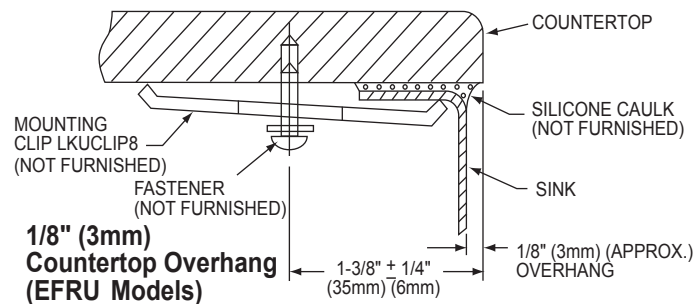

*Length is left to right. Width is front to back.

**Template is packed with every sink.

Model EFRU3118 Illustrated

Model EFRU311810 Illustrated

Installation Profile of EFRU Models

The template provided with each EFRU sink provides the only type of installation recommended by Elkay