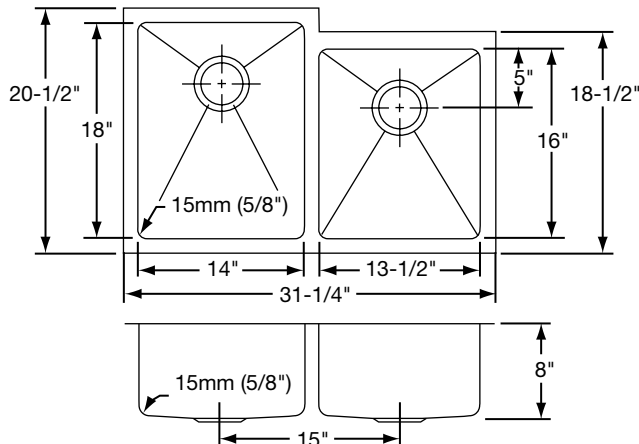

OTHER

Drain Opening: 3-1/2".

NOTE: All Elkay undermount sinks are designed to attach to the underside of any solid surface countertop.

These sinks comply with ASME A112.19.3.

OPTIONAL ACCESSORIES

Rinsing Baskets: LKWRB1418SS (large bowl), LKWRB1316SS (small bowl), LKWERBSS (either bowl).

Utensil Caddy for Rinsing Basket: LKWUCSS.

Bottom Grids: LKWOBG1418SS (large bowl), LKWOBG1316SS (small bowl).

Model EFRU312010R

SINK DIMENSIONS (INCHES)*

Model Number	Overall		Inside Left Bowl			Inside Right Bowl			Cutout in Countertop	Minimum Cabinet Size
	L	W	L	W	D	L	W	D		
EFRU3120R	31 1/4	20 1/2	14	18	8	13 1/2	16	8	See Template**	36
EFRU312010R	31 1/4	20 1/2	14	18	10	13 1/2	16	8		36

*Length is left to right. Width is front to back.

**Template and countertop mounting clips are packed with every sink.

Model EFRU3120R Illustrated

Model EFRU312010R Illustrated

Installation Profile of EFRU Models

The template provided with each EFRU sink provides the only type of installation recommended by Elkay.

ALL DIMENSIONS IN INCHES, TO CONVERT TO MILLIMETERS MULTIPLY BY 25.4.

In keeping with our policy of continuing product improvement, Elkay reserves the right to change product specifications without notice.