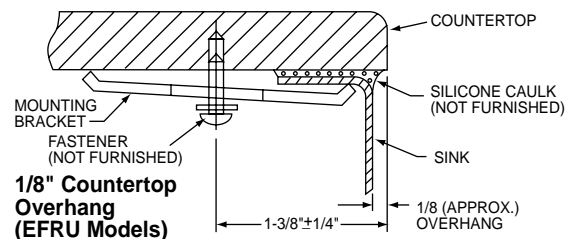

*Length is left to right. Width is front to back.

**Template and countertop mounting clips are packed with every sink.

Model EFRU3120R Illustrated

Model EFRU312010R Illustrated

Installation Profile of EFRU Models

The template provided with each EFRU sink provides the only type of installation recommended by Elkay.

ALL DIMENSIONS IN INCHES, TO CONVERT TO MILLIMETERS MULTIPLY BY 25.4.

In keeping with our policy of continuing product improvement, Elkay reserves the right to change product specifications without notice.