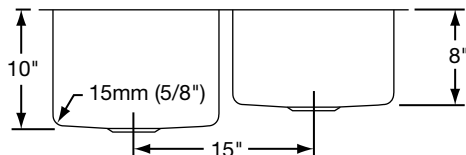

OTHER

Drain Opening: 3-1/2".

NOTE: All Elkay undermount sinks are designed to attach to the underside of any solid surface countertop.

These sinks comply with ASME A112.19.3.

OPTIONAL ACCESSORIES

Rinsing Baskets: LKWRB1418SS (large bowl), LKWRB1316SS (small bowl), LKWERBSS (either bowl).

Utensil Caddy for Rinsing Basket: LKWUCSS.

Bottom Grids: LKWOBG1418SS (large bowl), LKWOBG1316SS (small bowl).

Model EFRU312010R

SINK DIMENSIONS (INCHES)*

Model Number	Overall		Inside Left Bowl			Inside Right Bowl			Cutout in Countertop	Minimum Cabinet Size
	L	W	L	W	D	L	W	D		
EFRU3120R	31 1/4	20 1/2	14	18	8	13 1/2	16	8	See Template**	36
EFRU312010R	31 1/4	20 1/2	14	18	10	13 1/2	16	8		36

*Length is left to right. Width is front to back.

**Template and countertop mounting clips are packed with every sink.

Model EFRU3120R Illustrated

Model EFRU312010R Illustrated

Installation Profile of EFRU Models

The template provided with each EFRU sink provides the only type of installation recommended by Elkay.

ALL DIMENSIONS IN INCHES, TO CONVERT TO MILLIMETERS MULTIPLY BY 25.4.

In keeping with our policy of continuing product improvement, Elkay reserves the right to change product specifications without notice.