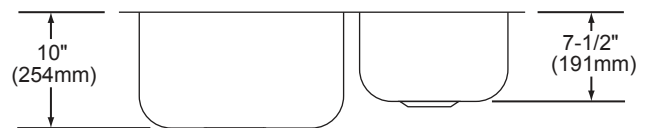

Model ELUHE311910R Illustrated