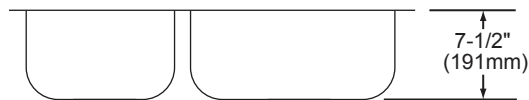

**SINK DIMENSIONS\***

Model Number	Overall		Inside Left Bowl			Inside Right Bowl			Cutout in Countertop	Minimum Cabinet Size
	L	W	L	W	D	L	W	D		
ELUHE3119L	31 1/4 (794mm)	20 (508mm)	11 1/2 (292mm)	15 (381mm)	7 1/2 (191mm)	16 (406mm)	17 1/2 (445mm)	7 1/2 (191mm)	See Template**	36 (914mm)
ELUHE3119R	31 1/4 (794mm)	20 (508mm)	16 (406mm)	17 1/2 (445mm)	7 1/2 (191mm)	11 1/2 (292mm)	15 (381mm)	7 1/2 (191mm)		36 (914mm)
ELUHE311910L	31 1/4 (794mm)	20 (508mm)	11 1/2 (292mm)	15 (381mm)	7 1/2 (191mm)	16 (406mm)	17 1/2 (445mm)	10 (254mm)		36 (914mm)
ELUHE311910R	31 1/4 (794mm)	20 (508mm)	16 (406mm)	17 1/2 (445mm)	10 (254mm)	11 1/2 (292mm)	15 (381mm)	7 1/2 (191mm)		36 (914mm)

\*Length is left to right. Width is front to back.

\*\*Template is packed with every sink.

Model ELUHE3119L and ELUHE311910L Illustrated

Model ELUHE3119R and ELUHE311910R Illustrated

Model ELUHE3119L Illustrated