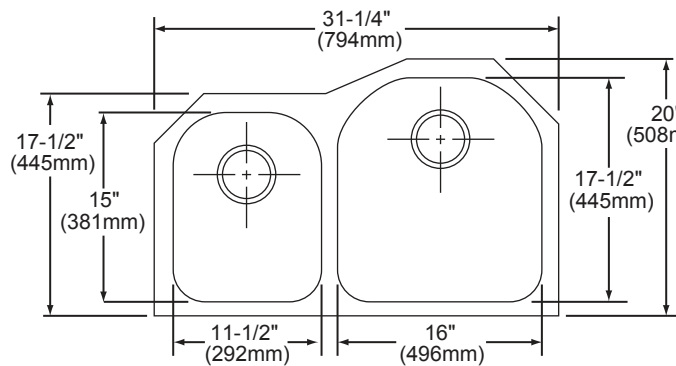

#### DESIGN FEATURES

Bowl Depth: 7-1/2" (191mm) (ELUHE3119); 10" (254mm) (ELUHE311910 Large Bowl); 7-1/2" (191mm) (ELUHE311910 Small Bowl).

Finish: Exposed surfaces are polished to a Bright Euro Highlighted finish.

#### Installation Profile of ELUH Models

The template provided with each ELUH sink provides the only type of installation recommended by Elkay.

(ELUH Double bowl)

SEE OTHER SIDE FOR PRODUCT DIMENSIONS.

*In keeping with our policy of continuing product improvement, Elkay reserves the right to change product specifications without notice. Please visit [elkayusa.com](http://elkayusa.com) for most current version of Elkay product specification sheets.*

**SINK DIMENSIONS\***

Model Number	Overall		Inside Left Bowl			Inside Right Bowl			Cutout in Countertop	Minimum Cabinet Size
	L	W	L	W	D	L	W	D		
ELUHE3119L	31 1/4 (794mm)	20 (508mm)	11 1/2 (292mm)	15 (381mm)	7 1/2 (191mm)	16 (406mm)	17 1/2 (445mm)	7 1/2 (191mm)	See Template**	36 (914mm)
ELUHE3119R	31 1/4 (794mm)	20 (508mm)	16 (406mm)	17 1/2 (445mm)	7 1/2 (191mm)	11 1/2 (292mm)	15 (381mm)	7 1/2 (191mm)		36 (914mm)
ELUHE311910L	31 1/4 (794mm)	20 (508mm)	11 1/2 (292mm)	15 (381mm)	7 1/2 (191mm)	16 (406mm)	17 1/2 (445mm)	10 (254mm)		36 (914mm)
ELUHE311910R	31 1/4 (794mm)	20 (508mm)	16 (406mm)	17 1/2 (445mm)	10 (254mm)	11 1/2 (292mm)	15 (381mm)	7 1/2 (191mm)		36 (914mm)

\*Length is left to right. Width is front to back.

\*\*Template is packed with every sink.

Model ELUHE3119L and ELUHE311910L Illustrated

Model ELUHE3119R and ELUHE311910R Illustrated

Model ELUHE3119L Illustrated