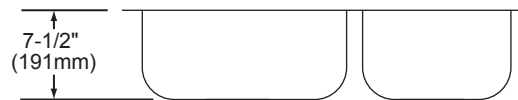

**SINK DIMENSIONS\***

Model Number	Overall		Inside Left Bowl			Inside Right Bowl			Cutout in Countertop	Minimum Cabinet Size
	L	W	L	W	D	L	W	D		
ELUHE3119L	31 1/4 (794mm)	20 (508mm)	11 1/2 (292mm)	15 (381mm)	7 1/2 (191mm)	16 (406mm)	17 1/2 (445mm)	7 1/2 (191mm)	See Template**	36 (914mm)
ELUHE3119R	31 1/4 (794mm)	20 (508mm)	16 (406mm)	17 1/2 (445mm)	7 1/2 (191mm)	11 1/2 (292mm)	15 (381mm)	7 1/2 (191mm)		36 (914mm)
ELUHE311910L	31 1/4 (794mm)	20 (508mm)	11 1/2 (292mm)	15 (381mm)	7 1/2 (191mm)	16 (406mm)	17 1/2 (445mm)	10 (254mm)		36 (914mm)
ELUHE311910R	31 1/4 (794mm)	20 (508mm)	16 (406mm)	17 1/2 (445mm)	10 (254mm)	11 1/2 (292mm)	15 (381mm)	7 1/2 (191mm)		36 (914mm)

\*Length is left to right. Width is front to back.

\*\*Template is packed with every sink.

Model ELUHE3119L and ELUHE311910L Illustrated

Model ELUHE3119R and ELUHE311910R Illustrated

Model ELUHE3119L Illustrated