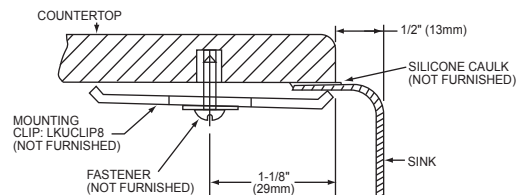

Utensil Caddy for Rinsing Basket: LKWUCSS

Mounting Clip: LKUCLIP8 (2 packages required)

Model ELUHE3119L

Model ELUHE311910R

#### Installation Profile of ELUH Models

The template provided with each ELUH sink provides the only type of installation recommended by Elkay.

(ELUH Double bowl)

SEE OTHER SIDE FOR PRODUCT DIMENSIONS.

*In keeping with our policy of continuing product improvement, Elkay reserves the right to change product specifications without notice. Please visit [elkayusa.com](http://elkayusa.com) for most current version of Elkay product specification sheets.*