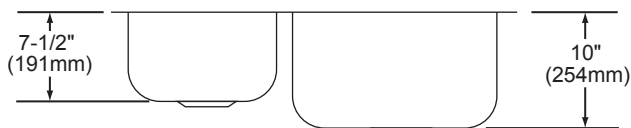

Model ELUHE311910L Illustrated