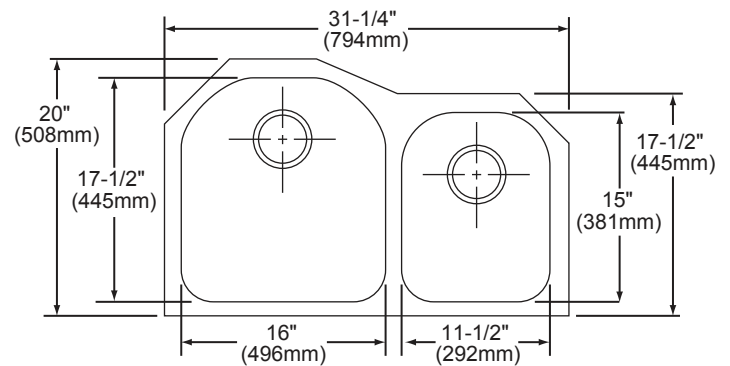

#### DESIGN FEATURES

Bowl Depth: 7-1/2" (191mm) (ELUHE3119); 10" (254mm) (ELUHE311910 Large Bowl); 7-1/2" (191mm) (ELUHE311910 Small Bowl).

Finish: Exposed surfaces are polished to a Bright Euro Highlighted finish.

**SINK DIMENSIONS\***

Model Number	Overall		Inside Left Bowl			Inside Right Bowl			Cutout in Countertop	Minimum Cabinet Size
	L	W	L	W	D	L	W	D		
ELUHE3119L	31 1/4 (794mm)	20 (508mm)	11 1/2 (292mm)	15 (381mm)	7 1/2 (191mm)	16 (406mm)	17 1/2 (445mm)	7 1/2 (191mm)	See Template**	36 (914mm)
ELUHE3119R	31 1/4 (794mm)	20 (508mm)	16 (406mm)	17 1/2 (445mm)	7 1/2 (191mm)	11 1/2 (292mm)	15 (381mm)	7 1/2 (191mm)		36 (914mm)
ELUHE311910L	31 1/4 (794mm)	20 (508mm)	11 1/2 (292mm)	15 (381mm)	7 1/2 (191mm)	16 (406mm)	17 1/2 (445mm)	10 (254mm)		36 (914mm)
ELUHE311910R	31 1/4 (794mm)	20 (508mm)	16 (406mm)	17 1/2 (445mm)	10 (254mm)	11 1/2 (292mm)	15 (381mm)	7 1/2 (191mm)		36 (914mm)

\*Length is left to right. Width is front to back.

\*\*Template is packed with every sink.

Model ELUHE3119L and ELUHE311910L Illustrated

Model ELUHE3119R and ELUHE311910R Illustrated

Model ELUHE3119L Illustrated