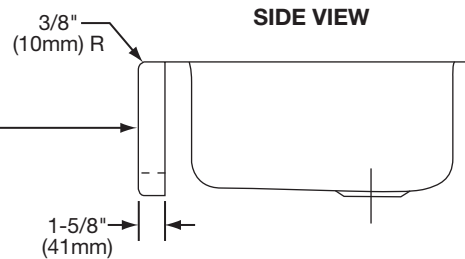

DESIGN FEATURES

Bowl Depth: 7-7/8" (200mm) (ELUHF3320), 10" (254mm) (ELUHF332010).

Coved Corners: 1-3/4" (44mm) vertical and horizontal radius.

Finish: Exposed surfaces are hand blended to a lustrous satin finish.

SINK DIMENSIONS*

Model Number	Overall		Inside Each Bowl			Minimum Cabinet Size
	L	W	L	W	D	
ELUHF3320	33 (838mm)	20½" (521mm)	13½" (343mm)	16 (406mm)	7⅞" (200mm)	36 (914mm)
ELUHF332010	33 (838mm)	20½" (521mm)	13½" (343mm)	16 (406mm)	10 (254mm)	36 (914mm)

*Length is left to right. Width is front to back.

TOP VIEW

Model ELUHF3320 Illustrated

Model ELUHF332010 Illustrated