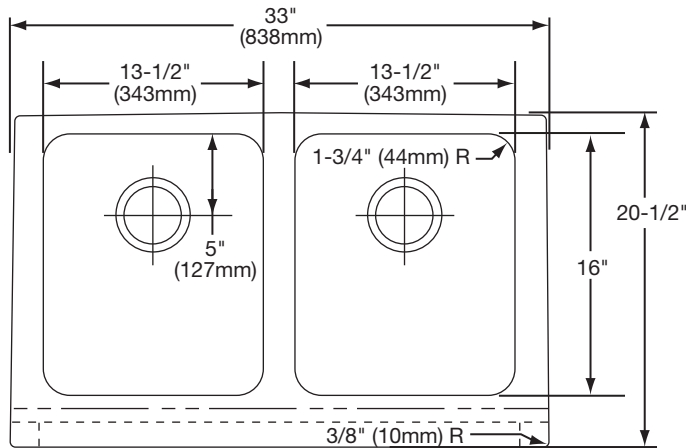

DESIGN FEATURES

Bowl Depth: 7-7/8" (200mm) (ELUHF3320), 10" (254mm) (ELUHF332010).

Coved Corners: 1-3/4" (44mm) vertical and horizontal radius.

Finish: Exposed surfaces are hand blended to a lustrous satin finish.

Elkay

elkayusa.com

2222 Camden Court
Oak Brook, IL 60523

Printed in U.S.A.
©2008 Elkay

(Rev. 7/08) 1-144C

**Gourmet™ Undermount
Double Bowl Sink with Apron
Models ELUHF3320 and ELUHF332010**

**ELKAY®
SPECIFICATIONS**

SINK DIMENSIONS*

Model Number	Overall		Inside Each Bowl			Minimum Cabinet Size
	L	W	L	W	D	
ELUHF3320	33 (838mm)	20½" (521mm)	13½" (343mm)	16 (406mm)	7⅞" (200mm)	36 (914mm)
ELUHF332010	33 (838mm)	20½" (521mm)	13½" (343mm)	16 (406mm)	10 (254mm)	36 (914mm)

*Length is left to right. Width is front to back.

TOP VIEW

Model ELUHF3320 Illustrated

Model ELUHF332010 Illustrated