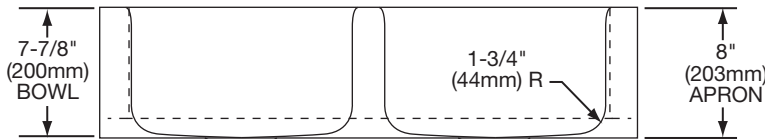

DESIGN FEATURES

Bowl Depth: 7-7/8" (200mm) (ELUHF3320), 10" (254mm) (ELUHF332010).

Coved Corners: 1-3/4" (44mm) vertical and horizontal radius.

Finish: Exposed surfaces are hand blended to a lustrous satin finish.

Elkay

elkayusa.com

2222 Camden Court
Oak Brook, IL 60523

Printed in U.S.A.
©2008 Elkay

(Rev. 7/08) 1-144C

**Gourmet™ Undermount
Double Bowl Sink with Apron
Models ELUHF3320 and ELUHF332010**

**ELKAY®
SPECIFICATIONS**

SINK DIMENSIONS*

Model Number	Overall		Inside Each Bowl			Minimum Cabinet Size
	L	W	L	W	D	
ELUHF3320	33 (838mm)	20½" (521mm)	13½" (343mm)	16 (406mm)	7⅞" (200mm)	36 (914mm)
ELUHF332010	33 (838mm)	20½" (521mm)	13½" (343mm)	16 (406mm)	10 (254mm)	36 (914mm)

*Length is left to right. Width is front to back.

TOP VIEW

Model ELUHF3320 Illustrated

Model ELUHF332010 Illustrated