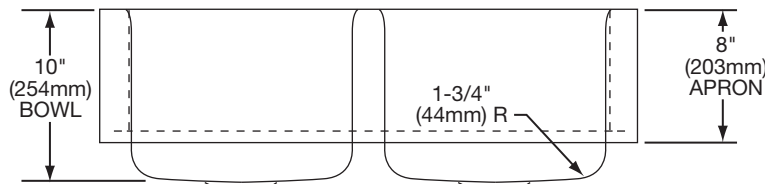

DESIGN FEATURES

Bowl Depth: 7-7/8" (200mm) (ELUHF3320), 10" (254mm) (ELUHF332010).

Coved Corners: 1-3/4" (44mm) vertical and horizontal radius.

Finish: Exposed surfaces are hand blended to a lustrous satin finish.

SINK DIMENSIONS*

Model Number	Overall		Inside Each Bowl			Minimum Cabinet Size
	L	W	L	W	D	
ELUHF3320	33 (838mm)	20½" (521mm)	13½" (343mm)	16 (406mm)	7⅞" (200mm)	36 (914mm)
ELUHF332010	33 (838mm)	20½" (521mm)	13½" (343mm)	16 (406mm)	10 (254mm)	36 (914mm)

*Length is left to right. Width is front to back.

TOP VIEW

Model ELUHF3320 Illustrated

Model ELUHF332010 Illustrated