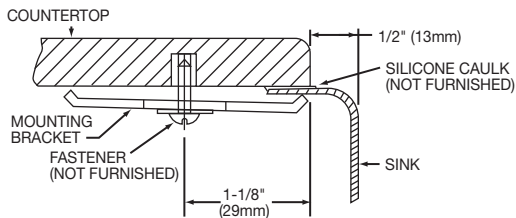

DESIGN FEATURES

Bowl Depth: 7-7/8" (200mm) (ELUHF3320), 10" (254mm) (ELUHF332010).

Coved Corners: 1-3/4" (44mm) vertical and horizontal radius.

Finish: Exposed surfaces are hand blended to a lustrous satin finish.

Drain: LK99.

Rinsing Baskets: LKWWRB1316SS, LKWWRBSS.

Utensil Caddy for Rinsing Basket: LKWUCSS.

Model ELUHF3320

Installation Profile of ELUHF Model

Elkay recommends ELUHF sinks are installed with a 1/2" reveal as shown.

SINK DIMENSIONS*

Model Number	Overall		Inside Each Bowl			Minimum Cabinet Size
	L	W	L	W	D	
ELUHF3320	33 (838mm)	20½" (521mm)	13½" (343mm)	16 (406mm)	7⅞" (200mm)	36 (914mm)
ELUHF332010	33 (838mm)	20½" (521mm)	13½" (343mm)	16 (406mm)	10 (254mm)	36 (914mm)