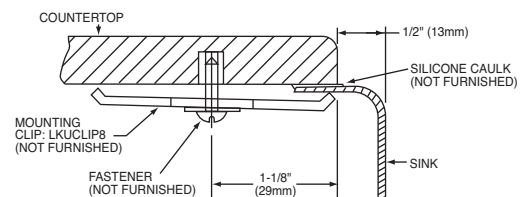

DESIGN FEATURES

Bowl Depths: 9-7/8" (251mm) (Large Bowl), 7-7/8" (200mm) (Small Bowl).

Coved Corners: 1-3/4" (44mm) vertical and horizontal radius.

Finish: Exposed surfaces are hand blended to a lustrous satin finish.

*Length is left to right. Width is front to back.

OPTIONAL ACCESSORIES

Bottom Grids: LKWOBG1418SS (large bowl), LKWOBG1316SS (small bowl).

Cutting Boards: CBR1418, CBS1418 (large bowl), CB1613, CB1713, CBR1316, CBS1316 (small bowl).

Drain: LK99.

Mounting Clip: LKUCLIP8 (2 packages required).

Rinsing Baskets: LKWRB1418SS (large bowl), LKWRB1316SS (small bowl), LKWERBSS (either bowl).

Utensil Caddy for Rinsing Basket: LKWUCSS.

Model ELUHWS3120L

Model ELUHWS3120R

Installation Profile

The template provided with each sink provides the only type of installation recommended by Elkay.

SEE OTHER SIDE FOR PRODUCT DIMENSIONS.

In keeping with our policy of continuing product improvement, Elkay reserves the right to change product specifications without notice. Please visit elkayusa.com for most current version of Elkay product specification sheets.