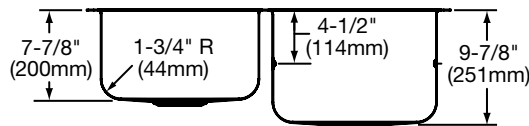

DESIGN FEATURES

Bowl Depths: 9-7/8" (251mm) (Large Bowl), 7-7/8" (200mm) (Small Bowl).

Coved Corners: 1-3/4" (44mm) vertical and horizontal radius.

Finish: Exposed surfaces are hand blended to a lustrous satin finish.

Elkay

elkayusa.com

2222 Camden Court
Oak Brook, IL 60523

Printed in U.S.A.
©2009 Elkay

(4/09)

1-342

**Gourmet® Undermount
Double Bowl Sink With Work Shelf
Models ELUHWS3120L and ELUHWS3120R**

**ELKAY®
SPECIFICATIONS**

SINK DIMENSIONS*

Model Number	Overall		Inside Left Bowl			Inside Right Bowl			Cutout in Countertop	Minimum Cabinet Size
	L	W	L	W	D	L	W	D		
ELUHWS3120L	31 ¹ / ₄ (794mm)	20 ¹ / ₂ (521mm)	13 ¹ / ₂ (343mm)	16 (406mm)	7 ⁷ / ₈ (200mm)	14 (356mm)	18 (457mm)	9 ⁷ / ₈ (251mm)	See Template**	36 (914mm)
ELUHWS3120R	31 ¹ / ₄ (794mm)	20 ¹ / ₂ (521mm)	14 (356mm)	18 (457mm)	9 ⁷ / ₈ (251mm)	13 ¹ / ₂ (343mm)	16 (406mm)	7 ⁷ / ₈ (200mm)	See Template**	36 (914mm)

*Length is left to right. Width is front to back.
**Template is packed with every sink.

Model ELUHWS3120L

Model ELUHWS3120R