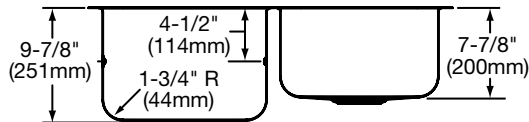

DESIGN FEATURES

Bowl Depths: 9-7/8" (251mm) (Large Bowl), 7-7/8" (200mm) (Small Bowl).

Coved Corners: 1-3/4" (44mm) vertical and horizontal radius.

Finish: Exposed surfaces are hand blended to a lustrous satin finish.

Elkay

elkayusa.com

2222 Camden Court
Oak Brook, IL 60523

Printed in U.S.A.
©2009 Elkay

(4/09)

1-342

**Gourmet® Undermount
Double Bowl Sink With Work Shelf
Models ELUHWS3120L and ELUHWS3120R**

**ELKAY®
SPECIFICATIONS**

SINK DIMENSIONS*

Model Number	Overall		Inside Left Bowl			Inside Right Bowl			Cutout in Countertop	Minimum Cabinet Size
	L	W	L	W	D	L	W	D		
ELUHWS3120L	31 ¹ / ₄ (794mm)	20 ¹ / ₂ (521mm)	13 ¹ / ₂ (343mm)	16 (406mm)	7 ⁷ / ₈ (200mm)	14 (356mm)	18 (457mm)	9 ⁷ / ₈ (251mm)	See Template**	36 (914mm)
ELUHWS3120R	31 ¹ / ₄ (794mm)	20 ¹ / ₂ (521mm)	14 (356mm)	18 (457mm)	9 ⁷ / ₈ (251mm)	13 ¹ / ₂ (343mm)	16 (406mm)	7 ⁷ / ₈ (200mm)	See Template**	36 (914mm)

*Length is left to right. Width is front to back.
**Template is packed with every sink.

Model ELUHWS3120L

Model ELUHWS3120R