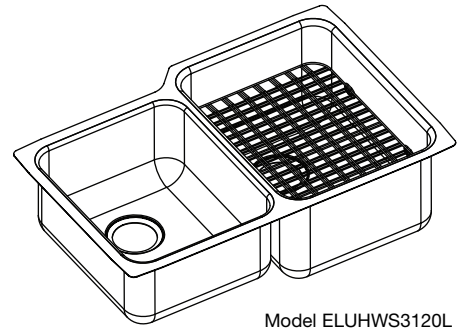

OTHER

Drain Opening: 3-1/2" (89mm).

Suffix L (left) or R (right) denotes location of the small bowl.

Note: All Elkay undermount sinks are designed to affix to the underside of any solid surface countertop.

These sinks comply with ASME A112.19.3-2008/CSA B 45.4-08.

ACCESSORIES*

Model Number	Description	Bowl	Overall			Material/Finish
			L	W	Depth/Thickness	
LKWS1418SS	Work Shelf	Large	13 ³ / ₁₆ " (351mm)	17 ³ / ₁₆ " (451mm)	1/4" (6mm)	Polished Stainless Steel

*Length is left to right. Width is front to back.

OPTIONAL ACCESSORIES

Bottom Grids: LKWOBG1418SS (large bowl), LKWOBG1316SS (small bowl).

Cutting Boards: CBR1418, CBS1418 (large bowl), CB1613, CB1713, CBR1316, CBS1316 (small bowl).

Drain: LK99.

Mounting Clip: LKUCLIP8 (2 packages required).

Rinsing Baskets: LKWRB1418SS (large bowl), LKWRB1316SS (small bowl), LKWERBSS (either bowl).

Utensil Caddy for Rinsing Basket: LKWUCSS.

Model ELUHWS3120L