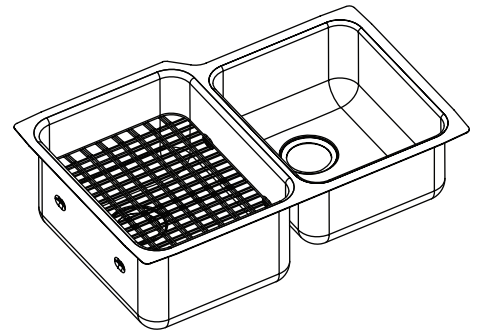

OTHER

Drain Opening: 3-1/2" (89mm).

Suffix L (left) or R (right) denotes location of the small bowl.

Note: All Elkay undermount sinks are designed to affix to the underside of any solid surface countertop.

*Length is left to right. Width is front to back.

OPTIONAL ACCESSORIES

Bottom Grids: LKWOBG1418SS (large bowl), LKWOBG1316SS (small bowl).

Cutting Boards: CBR1418, CBS1418 (large bowl), CB1613, CB1713, CBR1316, CBS1316 (small bowl).

Drain: LK99.

Mounting Clip: LKUCLIP8 (2 packages required).

Rinsing Baskets: LKWRB1418SS (large bowl), LKWRB1316SS (small bowl), LKWERBSS (either bowl).

Utensil Caddy for Rinsing Basket: LKWUCSS.

Model ELUHWS3120L

Model ELUHWS3120R

Installation Profile

The template provided with each sink provides the only type of installation recommended by Elkay.

SEE OTHER SIDE FOR PRODUCT DIMENSIONS.

In keeping with our policy of continuing product improvement, Elkay reserves the right to change product specifications without notice. Please visit elkayusa.com for most current version of Elkay product specification sheets.