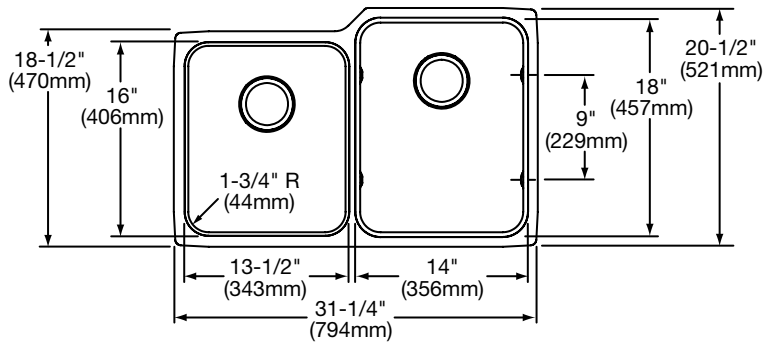

DESIGN FEATURES

Bowl Depths: 9-7/8" (251mm) (Large Bowl), 7-7/8" (200mm) (Small Bowl).

Coved Corners: 1-3/4" (44mm) vertical and horizontal radius.

Finish: Exposed surfaces are hand blended to a lustrous satin finish.

Elkay

elkayusa.com

2222 Camden Court
Oak Brook, IL 60523

Printed in U.S.A.
©2009 Elkay

(4/09)

1-342

**Gourmet® Undermount
Double Bowl Sink With Work Shelf
Models ELUHWS3120L and ELUHWS3120R**

**ELKAY®
SPECIFICATIONS**

SINK DIMENSIONS*

Model Number	Overall		Inside Left Bowl			Inside Right Bowl			Cutout in Countertop	Minimum Cabinet Size
	L	W	L	W	D	L	W	D		
ELUHWS3120L	31 ¹ / ₄ (794mm)	20 ¹ / ₂ (521mm)	13 ¹ / ₂ (343mm)	16 (406mm)	7 ⁷ / ₈ (200mm)	14 (356mm)	18 (457mm)	9 ⁷ / ₈ (251mm)	See Template**	36 (914mm)
ELUHWS3120R	31 ¹ / ₄ (794mm)	20 ¹ / ₂ (521mm)	14 (356mm)	18 (457mm)	9 ⁷ / ₈ (251mm)	13 ¹ / ₂ (343mm)	16 (406mm)	7 ⁷ / ₈ (200mm)	See Template**	36 (914mm)

*Length is left to right. Width is front to back.
**Template is packed with every sink.

Model ELUHWS3120L

Model ELUHWS3120R