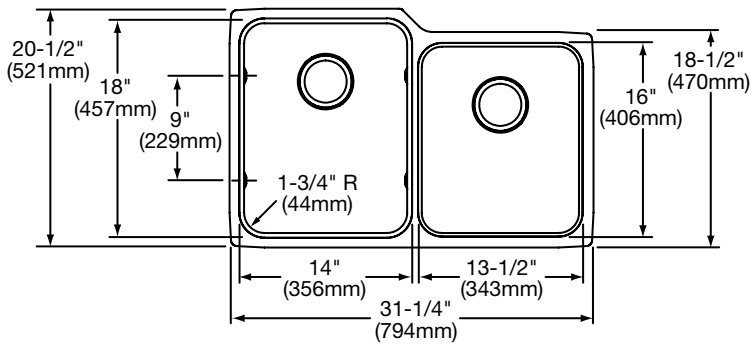

DESIGN FEATURES

Bowl Depths: 9-7/8" (251mm) (Large Bowl), 7-7/8" (200mm) (Small Bowl).

Coved Corners: 1-3/4" (44mm) vertical and horizontal radius.

Finish: Exposed surfaces are hand blended to a lustrous satin finish.

Elkay

elkayusa.com

2222 Camden Court
Oak Brook, IL 60523

Printed in U.S.A.
©2009 Elkay

(4/09)

1-342

**Gourmet® Undermount
Double Bowl Sink With Work Shelf
Models ELUHWS3120L and ELUHWS3120R**

**ELKAY®
SPECIFICATIONS**

SINK DIMENSIONS*

Model Number	Overall		Inside Left Bowl			Inside Right Bowl			Cutout in Countertop	Minimum Cabinet Size
	L	W	L	W	D	L	W	D		
ELUHWS3120L	31 ¹ / ₄ (794mm)	20 ¹ / ₂ (521mm)	13 ¹ / ₂ (343mm)	16 (406mm)	7 ⁷ / ₈ (200mm)	14 (356mm)	18 (457mm)	9 ⁷ / ₈ (251mm)	See Template**	36 (914mm)
ELUHWS3120R	31 ¹ / ₄ (794mm)	20 ¹ / ₂ (521mm)	14 (356mm)	18 (457mm)	9 ⁷ / ₈ (251mm)	13 ¹ / ₂ (343mm)	16 (406mm)	7 ⁷ / ₈ (200mm)	See Template**	36 (914mm)

*Length is left to right. Width is front to back.
**Template is packed with every sink.

Model ELUHWS3120L

Model ELUHWS3120R