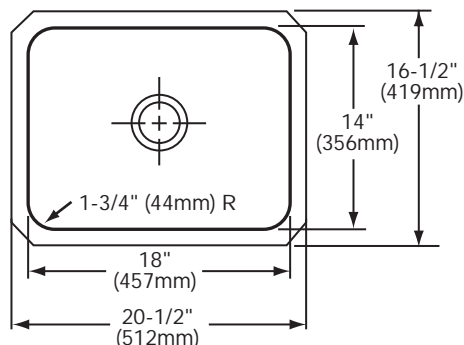

Gourmet™ Undermount Single Bowl Sink
 Model ELU1814 and ELUH1814 Series

ELKAY®
SPECIFICATIONS

SINK DIMENSIONS*

Model Number	Overall		Inside Bowl			Cutout in Countertop	Minimum Cabinet Size
	L	W	L	W	D		
ELU1814	19½" (495mm)	15½" (394mm)	18" (457mm)	14" (356mm)	7⅞" (200mm)	See Template**	24 (610mm)
ELUH1814	20½" (521mm)	16½" (419mm)	18" (457mm)	14" (356mm)	7⅞" (200mm)		24 (610mm)

*Length is left to right. Width is front to back.

**Template and countertop mounting clips are packed with every sink.

ELU1814 Illustrated

ELUH1814 Illustrated