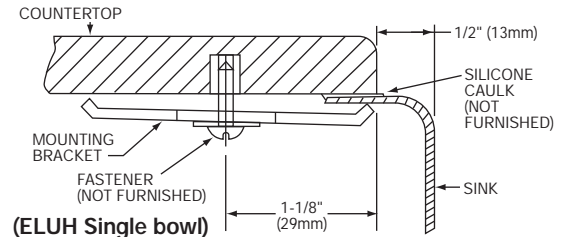

Installation Profile of ELU and ELUH Models

The template provided with each ELU/ELUH sink provides the only type of installation recommended by Elkay.