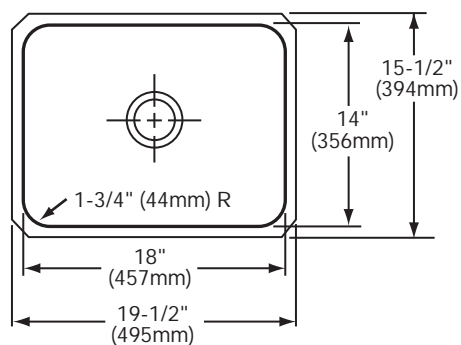

Gourmet™ Undermount Single Bowl Sink
 Model ELU1814 and ELUH1814 Series

ELKAY®
SPECIFICATIONS

SINK DIMENSIONS*

Model Number	Overall		Inside Bowl			Cutout in Countertop	Minimum Cabinet Size
	L	W	L	W	D		
ELU1814	19½" (495mm)	15½" (394mm)	18" (457mm)	14" (356mm)	7⅞" (200mm)	See Template**	24 (610mm)
ELUH1814	20½" (521mm)	16½" (419mm)	18" (457mm)	14" (356mm)	7⅞" (200mm)		24 (610mm)

*Length is left to right. Width is front to back.

**Template and countertop mounting clips are packed with every sink.

ELU1814 Illustrated

ELUH1814 Illustrated