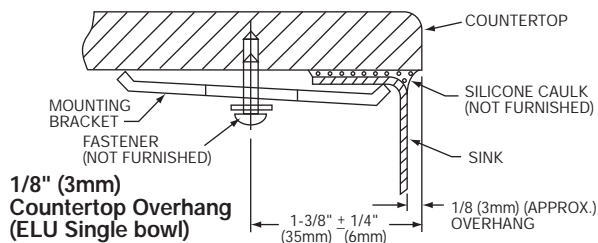

Installation Profile of ELU and ELUH Models

The template provided with each ELU/ELUH sink provides the only type of installation recommended by Elkay.