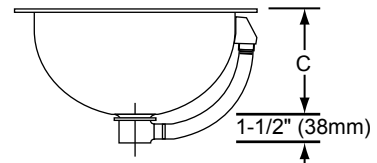

ELKAY®
SPECIFICATIONS

SINK DIMENSIONS

Model Number	Outside Diameter	Inside Diameter	Depth	Drain Opening	Cutout in Countertop	Minimum Cabinet Size	Includes Overflow Assembly
	A	B	C				
ELUH9	11 ³ / ₈ (289mm)	9 (229mm)	4 ³ / ₄ (121mm)	2 (51mm)	See Template*	15 (381mm)	No
ELUH12	14 ³ / ₈ (365mm)	12 (305mm)	6 (152mm)	2 (51mm)		18 (457mm)	No
ELUH12FB	14 ³ / ₈ (365mm)	12 (305mm)	6 (152mm)	3 ¹ / ₂ (89mm)		18 (457mm)	No
ELUH12LV	14 ³ / ₈ (365mm)	12 (305mm)	6 (152mm)	1 ¹ / ₂ (38mm)		18 (457mm)	Yes
ELUH16	18 ³ / ₈ (467mm)	16 (406mm)	8 (203mm)	2 (51mm)		24 (610mm)	No
ELUH16FB	18 ³ / ₈ (467mm)	16 (406mm)	8 (203mm)	3 ¹ / ₂ (89mm)		24 (610mm)	No
ELUH16LV	18 ³ / ₈ (467mm)	16 (406mm)	8 (203mm)	1 ¹ / ₂ (38mm)		24 (610mm)	Yes
ELUH12FB___ (Statement option)	14 ³ / ₈ (365mm)	12 (305mm)	6 (152mm)	3 ¹ / ₂ (89mm)		18 (457mm)	No
ELUH16FB___ (Statement option)	18 ³ / ₈ (467mm)	16 (406mm)	8 (203mm)	3 ¹ / ₂ (89mm)		24 (610mm)	No

*Visit elkayusa.com for sink template.

Model ELUH9 Illustrated
 Model ELUH12 Illustrated
 Model ELUH16 Illustrated

Model ELUH12FB Illustrated
 Model ELUH16FB Illustrated

Model ELUH12LV Illustrated
 Model ELUH16LV Illustrated