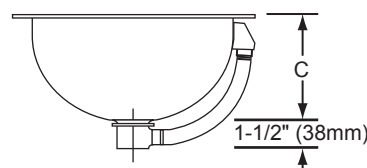

Model ELUH12LV Illustrated
Model ELUH16LV Illustrated