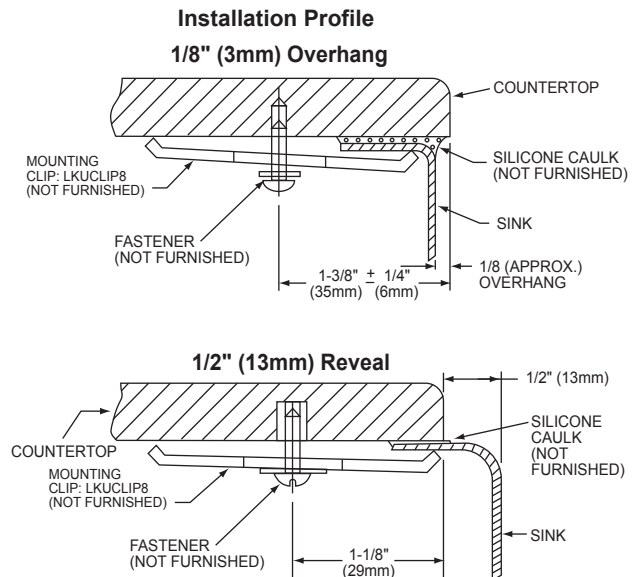

**TEMPLATE IS NOT INCLUDED. PLEASE VISIT ELKAYUSA.COM FOR SINK TEMPLATE.
MAKE SURE THE TEMPLATE YOU CHOOSE WILL GIVE YOU THE DESIRED INSTALLATION LOOK.
ELKAY'S TEMPLATES PROVIDE EITHER A 1/2" REVEAL OF THE SINK FLANGE OR 1/8" OVERHANG
OF THE COUNTERTOP OVER THE SINK BOWL OPENING.**

SEE OTHER SIDE FOR PRODUCT DIMENSIONS.

In keeping with our policy of continuing product improvement, Elkay reserves the right to change product specifications without notice.

This specification describes an Elkay product with design, quality and functional benefits to the user. When making a comparison of other producers' offerings, be certain these features are not overlooked.

Elkay

elkayusa.com

2222 Camden Court
Oak Brook, IL 60523

Printed in U.S.A.
©2010 Elkay

(Rev. 05/10) 1-1211