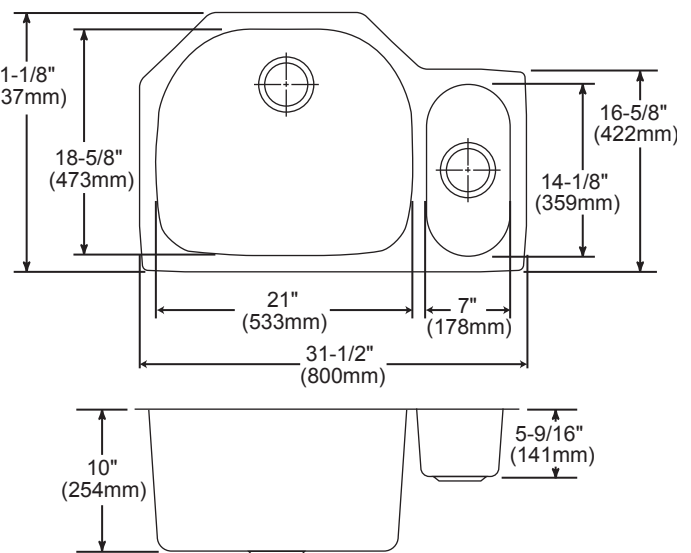

DESIGN FEATURES

Bowl Depths: ELUH3221 Series – 7-1/2" (191mm) (large bowl), 5-9/16" (141mm) (small bowl). ELUH322110 Series – 10" (254mm) (large bowl), 5-9/16" (141mm) (small bowl).

Finish: Exposed surfaces are hand blended to a lustrous highlighted satin finish.

Installation Profile of ELUH Double Bowl Models

The template provided with each ELUH sink provides the only type of installation recommended by Elkay.

SEE OTHER SIDE FOR PRODUCT DIMENSIONS.

In keeping with our policy of continuing product improvement, Elkay reserves the right to change product specifications without notice. Please visit elkayusa.com for most current version of Elkay product specification sheets.

SINK DIMENSIONS*

| Model Number | Overall | | Inside Left Bowl | | | Inside Right Bowl | | | Cutout in Countertop | Minimum Cabinet Size |
|--------------|---|---|------------------|---|---|-------------------|---|---|----------------------|----------------------|
| | L | W | L | W | D | L | W | D | | |
| ELUH3221L | 31 ¹ / ₂ (800mm) | 21 ¹ / ₈ (537mm) | 7 (178mm) | 14 ¹ / ₈ (359mm) | 5 ⁹ / ₁₆ (141mm) | 21 (533mm) | 18 ⁵ / ₈ (473mm) | 7 ¹ / ₂ (191mm) | See Template** | 36 (914mm) |
| ELUH3221R | 31 ¹ / ₂ (800mm) | 21 ¹ / ₈ (537mm) | 21 (533mm) | 18 ⁵ / ₈ (473mm) | 7 ¹ / ₂ (191mm) | 7 (178mm) | 14 ¹ / ₈ (359mm) | 5 ⁹ / ₁₆ (141mm) | | 36 (914mm) |
| ELUH322110L | 31 ¹ / ₂ (800mm) | 21 ¹ / ₈ (537mm) | 7 (178mm) | 14 ¹ / ₈ (359mm) | 5 ⁹ / ₁₆ (141mm) | 21 (533mm) | 18 ⁵ / ₈ (473mm) | 10 (254mm) | | 36 (914mm) |
| ELUH322110R | 31 ¹ / ₂ (800mm) | 21 ¹ / ₈ (537mm) | 21 (533mm) | 18 ⁵ / ₈ (473mm) | 10 (254mm) | 7 (178mm) | 14 ¹ / ₈ (359mm) | 5 ⁹ / ₁₆ (141mm) | | 36 (914mm) |

*Length is left to right. Width is front to back.

**Template is packed with every sink.

Model ELUH3221L Illustrated

Model ELUH3221R Illustrated

Model ELUH322110L Illustrated

Model ELUH322110R Illustrated