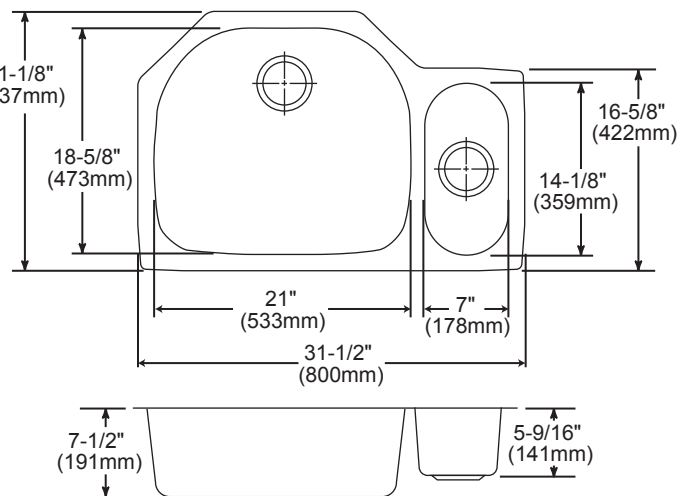

DESIGN FEATURES

Bowl Depths: ELUH3221 Series – 7-1/2" (191mm) (large bowl), 5-9/16" (141mm) (small bowl). ELUH322110 Series – 10" (254mm) (large bowl), 5-9/16" (141mm) (small bowl).

Finish: Exposed surfaces are hand blended to a lustrous highlighted satin finish.

Installation Profile of ELUH Double Bowl Models

The template provided with each ELUH sink provides the only type of installation recommended by Elkay.

SEE OTHER SIDE FOR PRODUCT DIMENSIONS.

In keeping with our policy of continuing product improvement, Elkay reserves the right to change product specifications without notice. Please visit elkayusa.com for most current version of Elkay product specification sheets.

SINK DIMENSIONS*

| Model Number | Overall | | Inside Left Bowl | | | Inside Right Bowl | | | Cutout in Countertop | Minimum Cabinet Size |
|--------------|---|---|------------------|---|---|-------------------|---|---|----------------------|----------------------|
| | L | W | L | W | D | L | W | D | | |
| ELUH3221L | 31 ¹ / ₂ (800mm) | 21 ¹ / ₈ (537mm) | 7 (178mm) | 14 ¹ / ₈ (359mm) | 5 ⁹ / ₁₆ (141mm) | 21 (533mm) | 18 ⁵ / ₈ (473mm) | 7 ¹ / ₂ (191mm) | See Template** | 36 (914mm) |
| ELUH3221R | 31 ¹ / ₂ (800mm) | 21 ¹ / ₈ (537mm) | 21 (533mm) | 18 ⁵ / ₈ (473mm) | 7 ¹ / ₂ (191mm) | 7 (178mm) | 14 ¹ / ₈ (359mm) | 5 ⁹ / ₁₆ (141mm) | | 36 (914mm) |
| ELUH322110L | 31 ¹ / ₂ (800mm) | 21 ¹ / ₈ (537mm) | 7 (178mm) | 14 ¹ / ₈ (359mm) | 5 ⁹ / ₁₆ (141mm) | 21 (533mm) | 18 ⁵ / ₈ (473mm) | 10 (254mm) | | 36 (914mm) |
| ELUH322110R | 31 ¹ / ₂ (800mm) | 21 ¹ / ₈ (537mm) | 21 (533mm) | 18 ⁵ / ₈ (473mm) | 10 (254mm) | 7 (178mm) | 14 ¹ / ₈ (359mm) | 5 ⁹ / ₁₆ (141mm) | | 36 (914mm) |

*Length is left to right. Width is front to back.

**Template is packed with every sink.

Model ELUH3221L Illustrated

Model ELUH3221R Illustrated

Model ELUH322110L Illustrated

Model ELUH322110R Illustrated