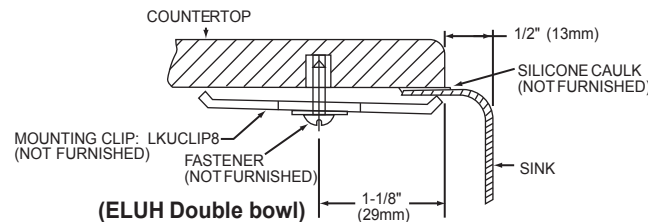

Utensil Caddy for Rinsing Basket: LKWUCSS.

Model ELUH3221L

Model ELUH3221R

SINK PACKAGE(S)

| MODEL | SINK | BOTTOM GRID | QTY | DRAIN | QTY |
|----------------|-------------|--------------|-----|-------|-----|
| ELUH3221LDBG | ELUH3221L | LKWOBG2118SS | 1 | LK99 | 1 |
| ELUH3221RDBG | ELUH3221R | LKWOBG2118SS | 1 | LK99 | 1 |
| ELUH322110LDBG | ELUH322110L | LKWOBG2118SS | 1 | LK99 | 1 |
| ELUH322110RDBG | ELUH322110R | LKWOBG2118SS | 1 | LK99 | 1 |

Installation Profile of ELUH Double Bowl Models

The template provided with each ELUH sink provides the only type of installation recommended by Elkay.

SEE OTHER SIDE FOR PRODUCT DIMENSIONS.

In keeping with our policy of continuing product improvement, Elkay reserves the right to change product specifications without notice. Please visit elkayusa.com for most current version of Elkay product specification sheets.

SINK DIMENSIONS*

| Model Number | Overall | | Inside Left Bowl | | | Inside Right Bowl | | | Cutout in Countertop | Minimum Cabinet Size |
|--------------|---|---|------------------|---|---|-------------------|---|---|----------------------|----------------------|
| | L | W | L | W | D | L | W | D | | |
| ELUH3221L | 31 ¹ / ₂ (800mm) | 21 ¹ / ₈ (537mm) | 7 (178mm) | 14 ¹ / ₈ (359mm) | 5 ⁹ / ₁₆ (141mm) | 21 (533mm) | 18 ⁵ / ₈ (473mm) | 7 ¹ / ₂ (191mm) | See Template** | 36 (914mm) |
| ELUH3221R | 31 ¹ / ₂ (800mm) | 21 ¹ / ₈ (537mm) | 21 (533mm) | 18 ⁵ / ₈ (473mm) | 7 ¹ / ₂ (191mm) | 7 (178mm) | 14 ¹ / ₈ (359mm) | 5 ⁹ / ₁₆ (141mm) | | 36 (914mm) |
| ELUH322110L | 31 ¹ / ₂ (800mm) | 21 ¹ / ₈ (537mm) | 7 (178mm) | 14 ¹ / ₈ (359mm) | 5 ⁹ / ₁₆ (141mm) | 21 (533mm) | 18 ⁵ / ₈ (473mm) | 10 (254mm) | | 36 (914mm) |
| ELUH322110R | 31 ¹ / ₂ (800mm) | 21 ¹ / ₈ (537mm) | 21 (533mm) | 18 ⁵ / ₈ (473mm) | 10 (254mm) | 7 (178mm) | 14 ¹ / ₈ (359mm) | 5 ⁹ / ₁₆ (141mm) | | 36 (914mm) |