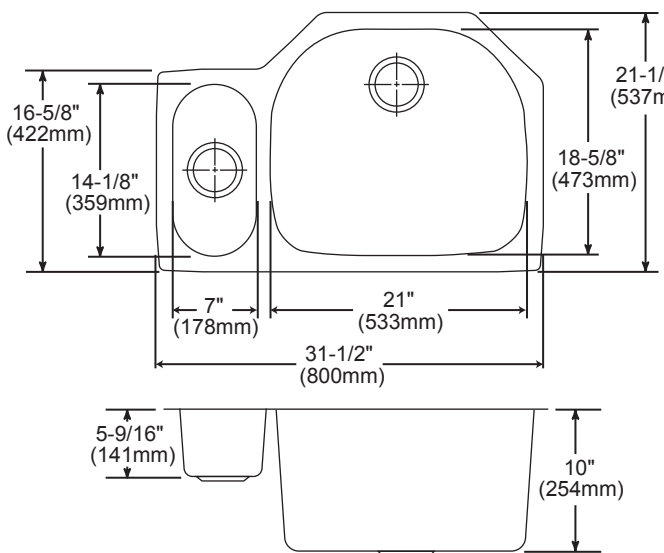

DESIGN FEATURES

Bowl Depths: ELUH3221 Series – 7-1/2" (191mm) (large bowl), 5-9/16" (141mm) (small bowl). ELUH322110 Series – 10" (254mm) (large bowl), 5-9/16" (141mm) (small bowl).

Finish: Exposed surfaces are hand blended to a lustrous highlighted satin finish.

Installation Profile of ELUH Double Bowl Models

The template provided with each ELUH sink provides the only type of installation recommended by Elkay.

SEE OTHER SIDE FOR PRODUCT DIMENSIONS.

In keeping with our policy of continuing product improvement, Elkay reserves the right to change product specifications without notice. Please visit elkayusa.com for most current version of Elkay product specification sheets.

SINK DIMENSIONS*

| Model Number | Overall | | Inside Left Bowl | | | Inside Right Bowl | | | Cutout in Countertop | Minimum Cabinet Size |
|--------------|---|---|------------------|---|---|-------------------|---|---|----------------------|----------------------|
| | L | W | L | W | D | L | W | D | | |
| ELUH3221L | 31 ¹ / ₂ (800mm) | 21 ¹ / ₈ (537mm) | 7 (178mm) | 14 ¹ / ₈ (359mm) | 5 ⁹ / ₁₆ (141mm) | 21 (533mm) | 18 ⁵ / ₈ (473mm) | 7 ¹ / ₂ (191mm) | See Template** | 36 (914mm) |
| ELUH3221R | 31 ¹ / ₂ (800mm) | 21 ¹ / ₈ (537mm) | 21 (533mm) | 18 ⁵ / ₈ (473mm) | 7 ¹ / ₂ (191mm) | 7 (178mm) | 14 ¹ / ₈ (359mm) | 5 ⁹ / ₁₆ (141mm) | | 36 (914mm) |
| ELUH322110L | 31 ¹ / ₂ (800mm) | 21 ¹ / ₈ (537mm) | 7 (178mm) | 14 ¹ / ₈ (359mm) | 5 ⁹ / ₁₆ (141mm) | 21 (533mm) | 18 ⁵ / ₈ (473mm) | 10 (254mm) | | 36 (914mm) |
| ELUH322110R | 31 ¹ / ₂ (800mm) | 21 ¹ / ₈ (537mm) | 21 (533mm) | 18 ⁵ / ₈ (473mm) | 10 (254mm) | 7 (178mm) | 14 ¹ / ₈ (359mm) | 5 ⁹ / ₁₆ (141mm) | | 36 (914mm) |

*Length is left to right. Width is front to back.

**Template is packed with every sink.

Model ELUH3221L Illustrated

Model ELUH3221R Illustrated

Model ELUH322110L Illustrated

Model ELUH322110R Illustrated