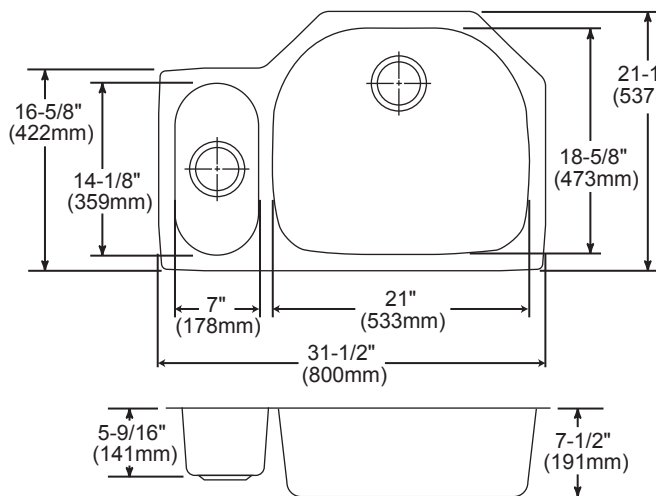

DESIGN FEATURES

Bowl Depths: ELUH3221 Series – 7-1/2" (191mm) (large bowl), 5-9/16" (141mm) (small bowl). ELUH322110 Series – 10" (254mm) (large bowl), 5-9/16" (141mm) (small bowl).

Finish: Exposed surfaces are hand blended to a lustrous highlighted satin finish.

Installation Profile of ELUH Double Bowl Models

The template provided with each ELUH sink provides the only type of installation recommended by Elkay.

SEE OTHER SIDE FOR PRODUCT DIMENSIONS.

In keeping with our policy of continuing product improvement, Elkay reserves the right to change product specifications without notice. Please visit elkayusa.com for most current version of Elkay product specification sheets.

SINK DIMENSIONS*

| Model Number | Overall | | Inside Left Bowl | | | Inside Right Bowl | | | Cutout in Countertop | Minimum Cabinet Size |
|--------------|---|---|------------------|---|---|-------------------|---|---|----------------------|----------------------|
| | L | W | L | W | D | L | W | D | | |
| ELUH3221L | 31 ¹ / ₂ (800mm) | 21 ¹ / ₈ (537mm) | 7 (178mm) | 14 ¹ / ₈ (359mm) | 5 ⁹ / ₁₆ (141mm) | 21 (533mm) | 18 ⁵ / ₈ (473mm) | 7 ¹ / ₂ (191mm) | See Template** | 36 (914mm) |
| ELUH3221R | 31 ¹ / ₂ (800mm) | 21 ¹ / ₈ (537mm) | 21 (533mm) | 18 ⁵ / ₈ (473mm) | 7 ¹ / ₂ (191mm) | 7 (178mm) | 14 ¹ / ₈ (359mm) | 5 ⁹ / ₁₆ (141mm) | | 36 (914mm) |
| ELUH322110L | 31 ¹ / ₂ (800mm) | 21 ¹ / ₈ (537mm) | 7 (178mm) | 14 ¹ / ₈ (359mm) | 5 ⁹ / ₁₆ (141mm) | 21 (533mm) | 18 ⁵ / ₈ (473mm) | 10 (254mm) | | 36 (914mm) |
| ELUH322110R | 31 ¹ / ₂ (800mm) | 21 ¹ / ₈ (537mm) | 21 (533mm) | 18 ⁵ / ₈ (473mm) | 10 (254mm) | 7 (178mm) | 14 ¹ / ₈ (359mm) | 5 ⁹ / ₁₆ (141mm) | | 36 (914mm) |

*Length is left to right. Width is front to back.

**Template is packed with every sink.

Model ELUH3221L Illustrated

Model ELUH3221R Illustrated

Model ELUH322110L Illustrated

Model ELUH322110R Illustrated