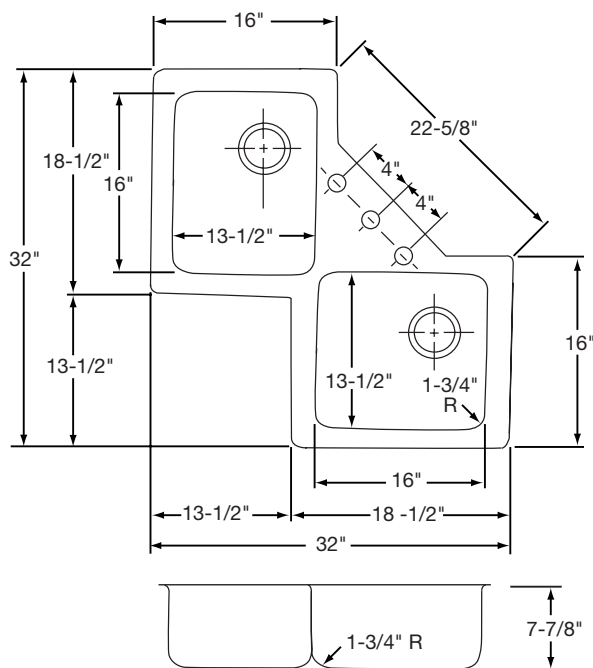

### DESIGN FEATURES

Bowl Depth: 7-7/8".

Coved Corners: 1-3/4" vertical and horizontal radius.

Finish: Exposed surfaces are hand blended to a lustrous highlighted satin finish.

Underside: Fully protected by heavy duty Sound Guard® undercoating to dampen sound and prevent condensation.

### OTHER

Drain Opening: 3-1/2".

Faucet Holes: Sink has 3 1-1/2" diameter faucet holes that can be used as a template when installing the faucet to the countertop.

NOTE: All Elkay undermount sinks are designed to affix easily to the underside of any solid surface countertop.

### SINK DIMENSIONS (INCHES)\*

| Model Number | Overall |    | Inside Each Bowl |    |       | Cutout in Countertop | Minimum Cabinet Size | Ship. Wt. Lbs. |
|--------------|---------|----|------------------|----|-------|----------------------|----------------------|----------------|
|              | L       | W  | L                | W  | D     |                      |                      |                |
| ELUH3232     | 32      | 32 | 13 1/2           | 16 | 7 7/8 | See Template**       | 36 (Corner)          | 29             |

\*Length is left to right. Width is front to back.

\*\*Template and countertop mounting clips are packed with every sink.

Model ELUH3232 Illustrated

ALL DIMENSIONS IN INCHES, TO CONVERT TO MILLIMETERS MULTIPLY BY 25.4.