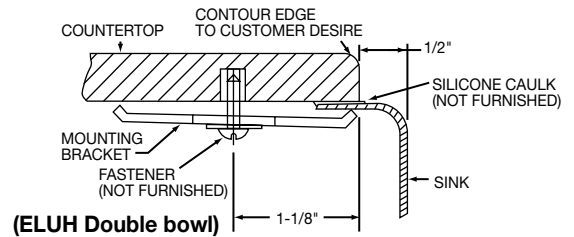

### OTHER

Drain Opening: 3-1/2".

Faucet Holes: Sink has 3 1-1/2" diameter faucet holes that can be used as a template when installing the faucet to the countertop.

NOTE: All Elkay undermount sinks are designed to affix easily to the underside of any solid surface countertop.

### SINK DIMENSIONS (INCHES)\*

| Model Number | Overall |    | Inside Each Bowl |    |       | Cutout in Countertop | Minimum Cabinet Size | Ship. Wt. Lbs. |
|--------------|---------|----|------------------|----|-------|----------------------|----------------------|----------------|
|              | L       | W  | L                | W  | D     |                      |                      |                |
| ELUH3232     | 32      | 32 | 13 1/2           | 16 | 7 7/8 | See Template**       | 36 (Corner)          | 29             |

\*Length is left to right. Width is front to back.

\*\*Template and countertop mounting clips are packed with every sink.

Model ELUH3232 Illustrated

ALL DIMENSIONS IN INCHES, TO CONVERT TO MILLIMETERS MULTIPLY BY 25.4.

### Installation Profile of ELUH Double Bowl Models

The template provided with each ELUH sink provides the only type of installation recommended by Elkay.

(ELUH Double bowl)