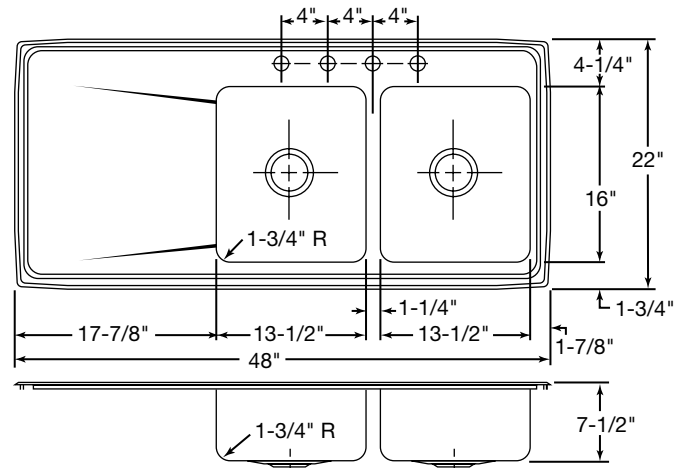

OTHER

Drain Opening: 3-1/2".

Faucet Holes: Available with 1, 2, 3 or 4, 1-1/2" diameter faucet holes, 4" center to center.

Suffix "L" (left) or "R" (right) denotes sink bowls are to left or right of drainboard.

These sinks are listed by the International Association of Plumbing and Mechanical Officials as meeting the requirements of the Uniform Plumbing Code.

Model ILR4822L4

Model ILR4822R4

SINK DIMENSIONS (INCHES)*

Model Number	Overall		Inside Each Bowl			Drain-board Length	Bowl Location	Cutout in Countertop (1 1/2" Radius Corners)		No. of 1 1/2" Dia. Faucet Holes 4" Center	Minimum Cabinet Size	Ship. Wt. Lbs.
	L	W	L	W	D			L	W			
ILR4822L	48	22	13 1/2	16	7 1/2	17 7/8	Left	47 3/8	21 3/8	1, 2, 3 or 4	51	33
ILR4822R	48	22	13 1/2	16	7 1/2	17 7/8	Right	47 3/8	21 3/8	1, 2, 3 or 4	51	33

*Length is left to right. Width is front to back.

ILR4822L4 Illustrated

ILR4822R4 Illustrated

ALL DIMENSIONS IN INCHES, TO CONVERT TO MILLIMETERS MULTIPLY BY 25.4.

In keeping with our policy of continuing product improvement, Elkay reserves the right to change product specifications without notice.