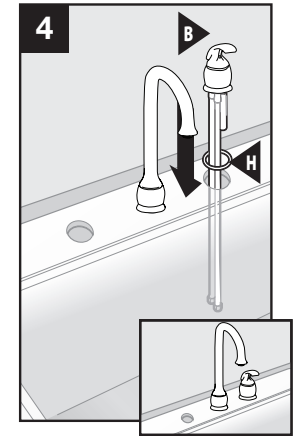

#### Explore™ Single Lever Bar/Hopitality Faucet

- LK9411CR (chrome)
- LK9411NK (brushed nickel)
- LK9411RB (oil rubbed bronze)
- LK9411RBC (oil rubbed bronze with terra cotta trim)

LK9402

LK9411

LK9411  
Bar/Hospitality Handle  
go to step 11.