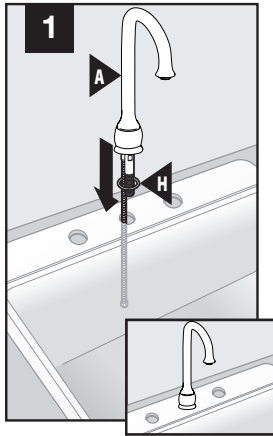

#### Explore™ Single Lever Bar/Hopitality Faucet

- LK9411CR (chrome)
- LK9411NK (brushed nickel)
- LK9411RB (oil rubbed bronze)
- LK9411RBC (oil rubbed bronze with terra cotta trim)

LK9402

LK9411

LK9411  
Bar/Hospitality Handle  
go to step 11.