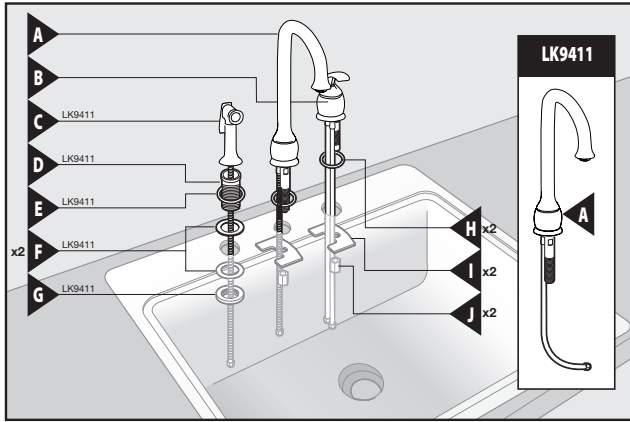

#### Explore™ Single Lever Bar/Hopitality Faucet

- LK9411CR (chrome)
- LK9411NK (brushed nickel)
- LK9411RB (oil rubbed bronze)
- LK9411RBC (oil rubbed bronze with terra cotta trim)

LK9402

LK9411

LK9411  
Bar/Hospitality Handle  
go to step 11.

**OR**

LK9402 Kitchen Single  
Lever with Side Spray  
go to step 8.

**Tools:**