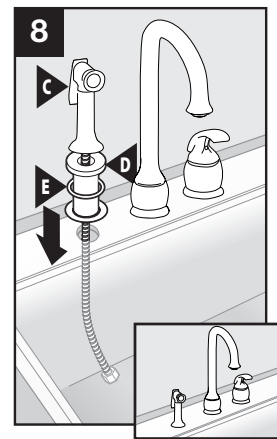

#### Explore™ Kitchen Single Lever Faucet with Side Spray

- LK9402CR (chrome)
- LK9402NK (brushed nickel)
- LK9402RB (oil rubbed bronze)
- LK9402RBC (oil rubbed bronze with terra cotta trim)

#### Explore™ Single Lever Bar/Hopitality Faucet

- LK9411CR (chrome)
- LK9411NK (brushed nickel)
- LK9411RB (oil rubbed bronze)
- LK9411RBC (oil rubbed bronze with terra cotta trim)

LK9402

LK9411

LK9411  
Bar/Hospitality Handle  
go to step 11.

**OR**

LK9402 Kitchen Single  
Lever with Side Spray  
go to step 8.

**Tools:**