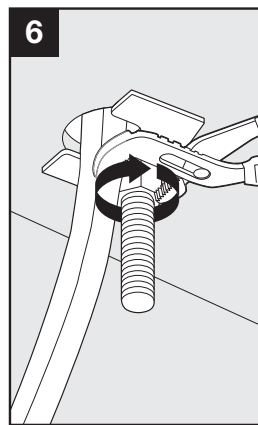

#### Explore™ Single Lever Bar/Hopitality Faucet

- LK9411CR (chrome)
- LK9411NK (brushed nickel)
- LK9411RB (oil rubbed bronze)
- LK9411RBC (oil rubbed bronze with terra cotta trim)

LK9402

LK9411

LK9411  
Bar/Hospitality Handle  
go to step 11.