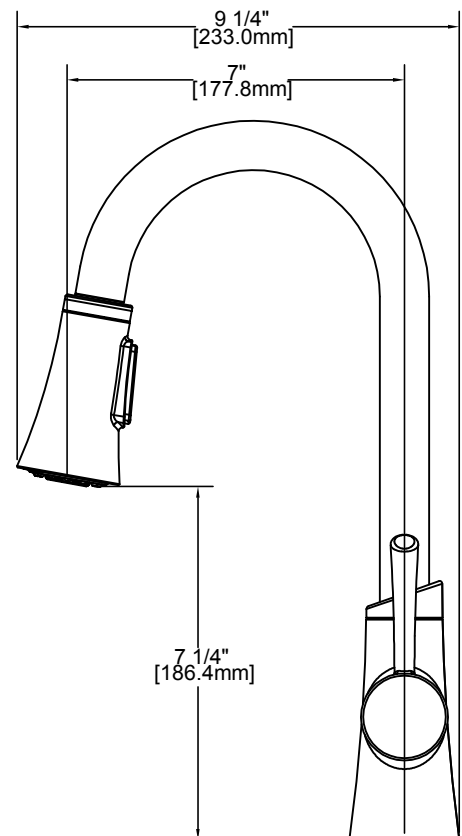

ELKAY®

SPECIFICATIONS

Gourmet Single Handle Pull-Down Bar/Prep Faucet Model LKGT3032

FEATURES

- Removable ceramic disc cartridge
- One 1 3/8" (35mm) diameter faucet hole required
- 1.5GPM flow regulator installed
  - Optional 2.2GPM flow regulator also included with the faucet
- Braided stainless steel supply lines
- 3/8" female compression hose connections with 1/2" male IPS thread adaptors
- 360° spout rotation
- Max countertop thickness: 2.5" (63mm)
- Stainless steel coil hand spray hose
- 3-function hand spray (Aerated, Spray, Pause)
- Hand spray operation:
  - Press button for spray, press again to revert to stream, hold for pause
- Easy-Clean rubberized spray face
- Solid brass waterway construction
- Quick connect hand spray fittings for fast installation
- Free-flex hand spray hose for maximum range of motion
- Forward-Only handles = No backsplash interference
- Available finishes:
  - Chrome LKGT3032CR
  - Lustrous Steel LKGT3032LS
  - Antique Steel LKGT3032AS
- Ship weight: 4.8 lbs (2.23 kg)

WARRANTY

- Limited Lifetime

ACCESSORIES (Sold Separately):

- LK105 - Air gap
- LK132 - Optional 3-hole escutcheon plate
- LK320 - Soap dispenser

COMPLIES WITH:

- ADA
- cUPC
- ANSI/NSF61
- CA AB1953
- ASME A112.18.1/CSA B125.1

Elkay

elkayusa.com

2222 Camden Court, Oak Brook, IL 60523

1-630-574-8484 Fax: 1-630-574-4509

©2011 Elkay

LKGT3032_A (7/11)