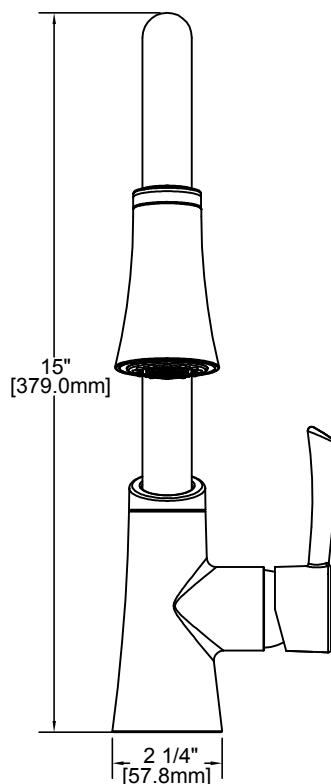

ELKAY®

SPECIFICATIONS

Gourmet Single Handle Pull-Down Bar/Prep Faucet Model LKGT3032

FEATURES

- Removable ceramic disc cartridge
- One 1 3/8" (35mm) diameter faucet hole required
- 1.5GPM flow regulator installed
  - Optional 2.2GPM flow regulator also included with the faucet
- Braided stainless steel supply lines
- 3/8" female compression hose connections with 1/2" male IPS thread adaptors
- 360° spout rotation
- Max countertop thickness: 2.5" (63mm)
- Stainless steel coil hand spray hose
- 3-function hand spray (Aerated, Spray, Pause)
- Hand spray operation:
  - Press button for spray, press again to revert to stream, hold for pause
- Easy-Clean rubberized spray face
- Solid brass waterway construction
- Quick connect hand spray fittings for fast installation
- Free-flex hand spray hose for maximum range of motion
- Forward-Only handles = No backsplash interference
- Available finishes:
  - Chrome LKGT3032CR
  - Lustrous Steel LKGT3032LS
  - Antique Steel LKGT3032AS
- Ship weight: 4.8 lbs (2.23 kg)

WARRANTY

- Limited Lifetime

ACCESSORIES (Sold Separately):

- LK105 - Air gap
- LK132 - Optional 3-hole escutcheon plate
- LK320 - Soap dispenser

COMPLIES WITH:

- ADA
- cUPC
- ANSI/NSF61
- CA AB1953
- ASME A112.18.1/CSA B125.1

Elkay

elkayusa.com

2222 Camden Court, Oak Brook, IL 60523

1-630-574-8484 Fax: 1-630-574-4509

©2011 Elkay

LKGT3032_A (7/11)