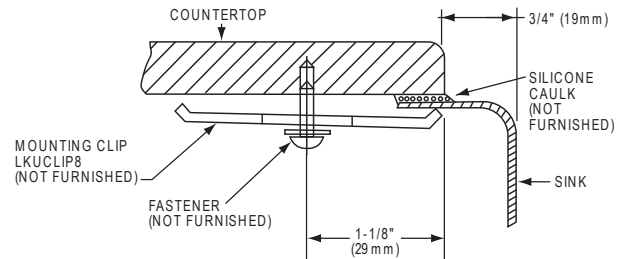

DESIGN FEATURES

Bowl Depth: Sloping from 2-5/8" (67mm) to 4-1/2" (114mm).
Finish: Exposed surfaces are hand blended to a lustrous satin finish.

Underside: Fully undercoated to dampen sound and reduce condensation.

This sink complies with ASME A112.19.3-2008/CSA B45.4-08

Model MYSTIC281235

SINK DIMENSIONS*

Model Number	Overall		Inside Bowl			Drain Opening	Cutout in Countertop	Minimum Cabinet Size
	L	W	L	W	D			
MYSTIC2812	28 (711mm)	12 1/2 (318mm)	25 (635mm)	† 2 5/8 to 4 1/2 (67mm) (114mm)		2 (51mm)	See Template**	33 (838mm)
MYSTIC281235	28 (711mm)	12 1/2 (318mm)	25 (635mm)	† 2 5/8 to 4 1/2 (67mm) (114mm)		3 1/2 (89mm)		33 (838mm)

*Length is left to right. Width is front to back.

**Template is packed with every sink.

†See below for an illustration.

Model MYSTIC2812 illustrated

Installation Profile

The template provided with each sink provides the only type of installation recommended by Elkay.