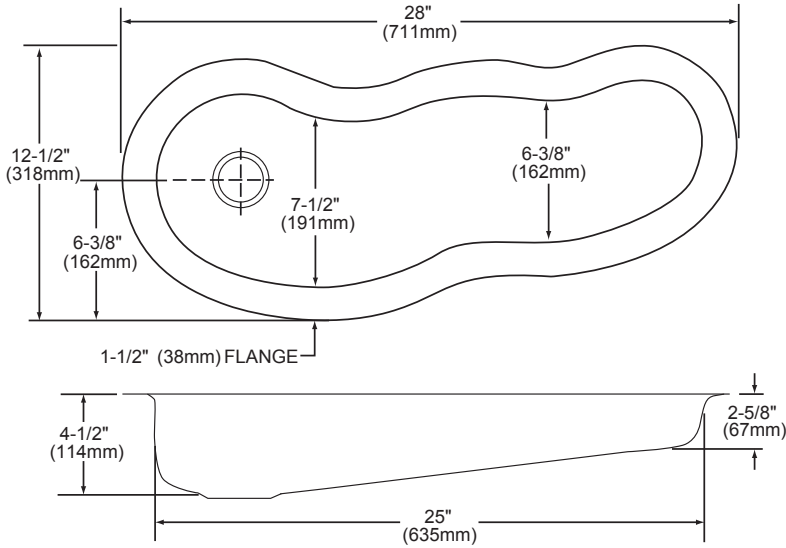

DESIGN FEATURES

Bowl Depth: Sloping from 2-5/8" (67mm) to 4-1/2" (114mm).
Finish: Exposed surfaces are hand blended to a lustrous satin finish.

Underside: Fully undercoated to dampen sound and reduce condensation.

This sink complies with ASME A112.19.3-2008/CSA B45.4-08

Model MYSTIC281235

SINK DIMENSIONS*

Model Number	Overall		Inside Bowl			Drain Opening	Cutout in Countertop	Minimum Cabinet Size
	L	W	L	W	D			
MYSTIC2812	28 (711mm)	12 1/2 (318mm)	25 (635mm)	† 2 5/8 to 4 1/2 (67mm) (114mm)		2 (51mm)	See Template**	33 (838mm)
MYSTIC281235	28 (711mm)	12 1/2 (318mm)	25 (635mm)	† 2 5/8 to 4 1/2 (67mm) (114mm)		3 1/2 (89mm)		33 (838mm)

*Length is left to right. Width is front to back.

**Template is packed with every sink.

†See below for an illustration.

Model MYSTIC2812 illustrated

Installation Profile

The template provided with each sink provides the only type of installation recommended by Elkay.

*Length is left to right. Width is front to back.

** Sink must be installed with a 3/4" reveal for cutting board to fit properly.

In keeping with our policy of continuing product improvement, Elkay reserves the right to change product specifications without notice. Please visit elkayusa.com for most current version of Elkay product specification sheets.