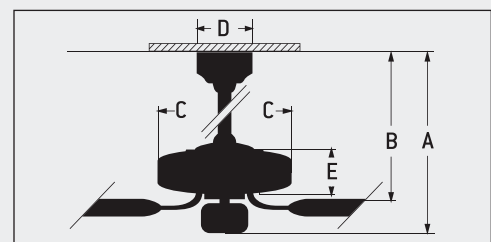

Antique Nickel 62" Bay Point | Model . . . **BAP62AN5**
 Item No. **18253**
 ABS Blades **Black**
 Light Kit **(Optional)**
 Location **Suitable for Wet Locations**

Bay Point

FEATURES

- 4 Speed Reversible Motor
- 6" Downrod (Included)
- Lifetime Limited Warranty
- Light Kit (Optional)
- Remote Control (Optional)

SPECS

- Blade Sweep Opt. 62"
- Number of Blades 5
- Blade Pitch 14°
- Motor Size (MM) 212 x 25
- AMPS (HI Speed) 0.71
- Shipping Wt. (lbs.) 30.91
- CU. FT. in Carton 2.11
- Airflow* 4,273.3
(Cubic Feet per Minute)
- Electricity Use* 73.2 Watts
- Airflow Efficiency* 58.4
(Cubic Feet Per Minute Per Watt)

CEILING DROP DIMENSIONS

A: 6" DR - 15"
 B: 6" DR - 14"
 C: 11.22"
 D: 6.61"
 E: 7.25"
 *DR=Downrod

"Compare: 49" to 60" ceiling fans have airflow efficiencies ranging from approximately 51 to 176 cubic feet per minute per watt at high speed."