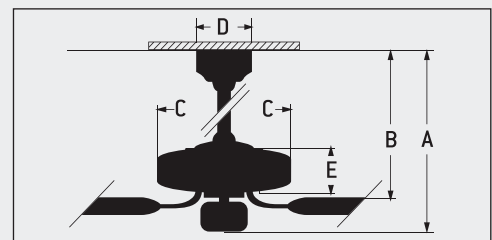

Galvanized 52" All-Weather
Item No. **WOD52GV5X**
ABS Blades **X18513**
Light Kit **Black Grained**
Location **(Optional)**
Suitable for Wet Locations

All-Weather

OPTIONAL 44" BLADES

FEATURES

- 3 Speed Reversible Motor
- 4" Downrod (Included)
- 30 Year Warranty
- Light Kit (Optional)
- Remote Control (Optional)

SPECS

- Blade Sweep Opt. 52"
- Number of Blades 5
- Blade Pitch 12°
- Motor Size (MM) 153 x 15
- AMPS (HI Speed) 0.5
- Shipping Wt. (lbs.) 17.5
- CU. FT. in Carton 1.5161
- Airflow* 5,532.3
(Cubic Feet per Minute)
- Electricity Use* 59.3 Watts
- Airflow Efficiency* 93.3
(Cubic Feet Per Minute Per Watt)

CEILING DROP DIMENSIONS

A: 4" DR - 13"
B: 4" DR - 11.75"
C: 11.42"
D: 5.91"
E: 5"
*DR=Downrod

"Compare: 49" to 60" ceiling fans have airflow efficiencies ranging from approximately 51 to 176 cubic feet per minute per watt at high speed."