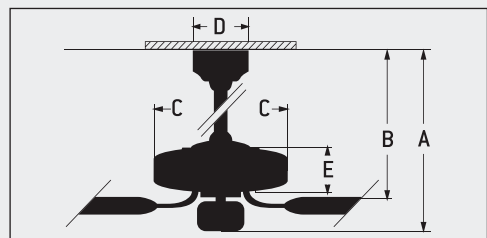

CEILING DROP DIMENSIONS

A: 6" DR – 14.21"
B: 6" DR – 12.55"
C: 11.10"
D: 5.91"
E: 5.8"
*DR=Downrod

"Compare: 49" to 60" ceiling fans have airflow efficiencies ranging from approximately 51 to 176 cubic feet per minute per watt at high speed."