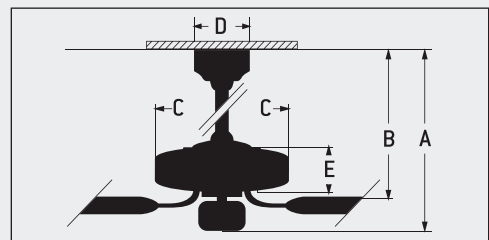

CEILING DROP DIMENSIONS

A: 6" DR - 15"   D: 5.91"
B: 6" DR - 13"   E: 5.25"
C: 11.69"   *DR=Downrod

"Compare: 49" to 60" ceiling fans have airflow efficiencies ranging from approximately 51 to 176 cubic feet per minute per watt at high speed."