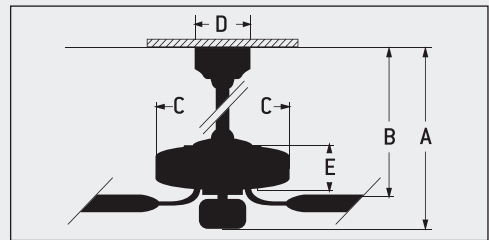

Antique Nickel 52" Grandeur
 Item No. **18190**
 Reversible Blades
 Light Kit
 Model . . . **E-GD52AN5C**
Ash/Mahogany
Alabaster Glass Included

Grandeur with light kit

FEATURES

- 3 Speed Reversible Motor
- 4" Downrod (Included)
- Lifetime Limited Warranty
- Light Kit Included, 4 x 40 Watts, Candelabra Bulbs Included
- Remote Control (Optional)

SPECS

- Blade Sweep Opt. 52"
- Number of Blades 5
- Blade Pitch 12°
- Motor Size (MM) 153 x 15
- AMPS (Hi Speed) 0.5
- Shipping Wt. (lbs.) 25
- CU. FT. in Carton 2.77
- Airflow* 4,981
(Cubic Feet per Minute)
- Electricity Use* 57 Watts
- Airflow Efficiency* 88
(Cubic Feet Per Minute Per Watt)

CEILING DROP DIMENSIONS

A: 4" DR – 20.75"
 B: 4" DR – 11.75"
 C: 12.99"
 D: 5.12"
 E: 7"
 *DR=Downrod

"Compare: 49" to 60" ceiling fans have airflow efficiencies ranging from approximately 51 to 176 cubic feet per minute per watt at high speed."