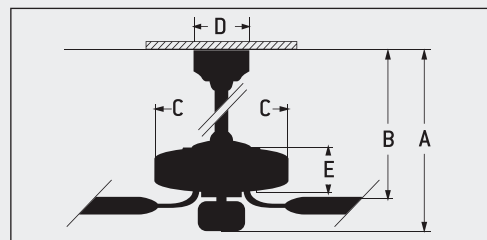

SPECS

- Blade Sweep Opt. 52"
- Number of Blades 5
- Blade Pitch 14°
- Motor Size (MM) 172 x 20
- AMPS (Hi Speed) 0.5
- Shipping Wt. (lbs.) 34.1
- CU. FT. in Carton 2.3642
- Airflow* 4,838.1
(Cubic Feet per Minute)
- Electricity Use* 60.3 Watts
- Airflow Efficiency* 80.3
(Cubic Feet Per Minute Per Watt)

CEILING DROP DIMENSIONS

A: 6" DR - 15.5" D: 6.3"
 B: 6" DR - 14.25" E: 7.5"
 C: 6.77" *DR=Downrod

"Compare: 49" to 60" ceiling fans have airflow efficiencies ranging from approximately 51 to 176 cubic feet per minute per watt at high speed."