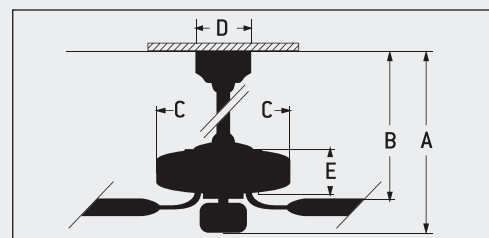

CEILING DROP DIMENSIONS

A: 4" DR - 17.75"   D: 5.12"
B: 4" DR - 11.25"   E: 6.5"
C: 11.02"   *DR=Downrod

"Compare: 49" to 60" ceiling fans have airflow efficiencies ranging from approximately 51 to 176 cubic feet per minute per watt at high speed."