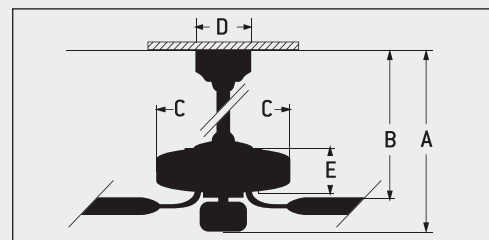

Brushed Polished Nickel 52" Decorator's Choice
 Item No. 18177
 Reversible Blades
 3-Light Kit

Model **E-DCF52BNK5C3**
18177
Light Maple/Mahogany
Frosted, Ribbed Glass Included

Decorator's Choice with 3-light kit

FEATURES

- 3 Speed Reversible Motor
- 4" Downrod (Included)
- Lifetime Limited Warranty
- Light Kit Included, 3 x 60 Watt, Candelabra Bulbs Included
- Remote Control (Optional)

SPECS

- Blade Sweep Opt. 52"
- Number of Blades 5
- Blade Pitch 12°
- Motor Size (MM) 153 x 13
- AMPS (HI Speed) 1.5
- Shipping Wt. (lbs.) 17.85
- CU. FT. in Carton 1.2297
- Airflow* 4,711
(Cubic Feet per Minute)
- Electricity Use* 54.1 Watts
- Airflow Efficiency* 87
(Cubic Feet Per Minute Per Watt)

CEILING DROP DIMENSIONS

A: 4" DR - 17.25"
 B: 4" DR - 9.75"
 C: 11.61"
 D: 5.12"
 E: 5"
 *DR=Downrod

"Compare: 49" to 60" ceiling fans have airflow efficiencies ranging from approximately 51 to 176 cubic feet per minute per watt at high speed."