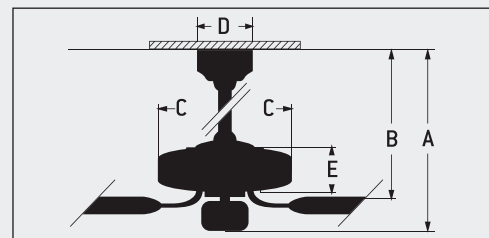

Biscay Walnut 62" Supreme Air
Reversible Blades
Light Kit

Model . . . **SUA62BCW5**
Charred Walnut/Cherry
(Optional)

Supreme Air 62"

FEATURES

- 4 Speed Reversible Motor
- 6" Downrod (Included)
- Lifetime Limited Warranty
- Light Kit (Optional)
- Remote Control (Optional)

SPECS

- Blade Sweep Opt. 62"
- Number of Blades 5
- Blade Pitch 14°
- Motor Size (MM) 212 x 25
- AMPS (HI Speed) 0.87
- Shipping Wt. (lbs.) 37.83
- CU. FT. in Carton 3.56
- Airflow* 4,273.3
(Cubic Feet per Minute)
- Electricity Use* 73.2 Watts
- Airflow Efficiency* 58.4
(Cubic Feet Per Minute Per Watt)

CEILING DROP DIMENSIONS

A: 6" DR - 16.5"
B: 6" DR - 15"
C: 16.14"

D: 5.91"
E: 8.25"
*DR=Downrod

Supreme Air 62" | CLASSIC STYLE

- | | | | | | | | | | |
|----------|---|----------|--|----------|---|----------|--|----------|---|
| A | Aged Bronze 62" Supreme Air
Model-Finish SUA62ABZ5
Blade-Finish Teak/Walnut
Light-Finish Optional | B | Distressed Antique Nickel 62" Supreme Air
Model-Finish SUA62AND5
Blade-Finish Teak/Birch
Light-Finish Optional | C | Antique Verde Gold 62" Supreme Air
Model-Finish SUA62AVG5
Blade-Finish Dark Walnut/Cherry
Light-Finish Optional | D | Brushed Polished Nickel 62" Supreme Air
Model-Finish SUA62BNK5
Blade-Finish Dark Walnut/Cherry
Light-Finish Optional | E | White 62" Supreme Air
Model-Finish SUA62WW5
Blade-Finish Matte White/White Washed
Light-Finish Optional |
|----------|---|----------|--|----------|---|----------|--|----------|---|