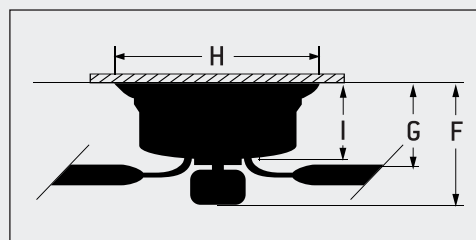

SPECS

Blade Sweep Opt.	42"
Number of Blades	5
Blade Pitch	11°
Motor Size (MM)	153 x 10
AMPS (HI Speed)	0.37
Shipping Wt. (lbs.)	13.15
CU. FT. in Carton	1.0764

CEILING DROP DIMENSIONS

F: Height fan only – 7"
H: 9.25"