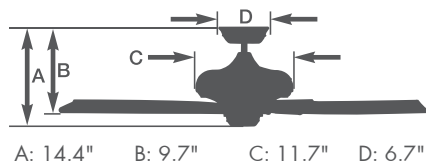

moving air in style.