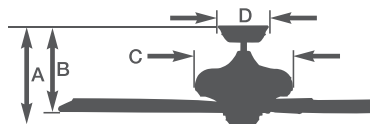

A: 14.9" B: 12.0" C: 9.6" D: 6.5"

moving air in style.