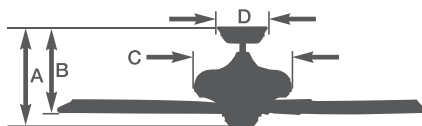

A: 14.0" B: 12.0" C: 11.5" D: 7.1"

moving air in style.®