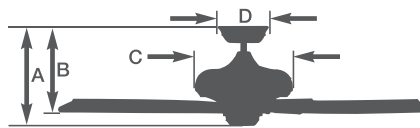

A: 14.0" B: 12.0" C: 11.5" D: 7.1"

moving air in style.®