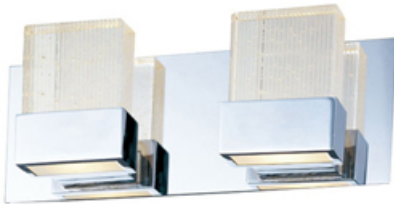

Product Specifications for E22732-89PC

Job Name:	Job Type:
Quantity:	Comments:

E22732-89PC
Fizz 2-Light Bath Vanity

Finish
Polished Chrome

Glass/Shade
Etched/Bubble

Product Category
Bath Vanity

Lamping

Number of Bulb(s)	2
Light Type	Xenon
Bulb Type	G9
Max Bulb Wattage	50
Max Fixture Wattage	100
Rated Life	±2,000 Hours
Rated Lumens	±1,500
Color Temp	±2,900 K
Bulb(s) Included	Yes
Light Up/Down	N/A
Beam Spread	N/A
CRI	N/A
Photo Cell Included	N/A
Ballast/Driver/Transformer	No
Dimmable	Standard

Measurements

Width	14.50"
Height	5.50"
Length	N/A
Extension	3.75"
Back Plate Width	N/A
Back Plate Height	N/A
HCO	3.00"
Min Overall Height	N/A
Max Overall Height	N/A
Hanging Weight	4.93 lb(s)
Height Adjustable	N/A
Slope	N/A
Chain Length	N/A
Wire Length	N/A
Canopy Width	
Canopy Height	
Canopy Length	N/A