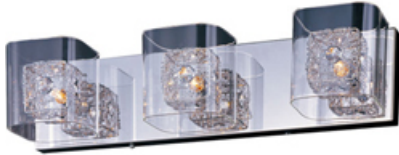

Product Specifications for E22833-18PC

Job Name:	Job Type:
Quantity:	Comments:

E22833-18PC
Gem 3-Light Bath Vanity

Finish
Polished Chrome

Glass/Shade
Clear

Product Category
Bath Vanity

Lamping

Number of Bulb(s)	3
Light Type	Xenon
Bulb Type	G9
Max Bulb Wattage	40
Max Fixture Wattage	120
Rated Life	±2,000 Hours
Rated Lumens	±2,250
Color Temp	±2,900 K
Bulb(s) Included	Yes
Light Up/Down	N/A
Beam Spread	N/A
CRI	N/A
Photo Cell Included	N/A
Ballast/Driver/Transformer	No
Dimmable	Standard

Measurements

Width	22.00"
Height	5.25"
Length	N/A
Extension	6.00"
Back Plate Width	N/A
Back Plate Height	N/A
HCO	2.00"
Min Overall Height	N/A
Max Overall Height	N/A
Hanging Weight	5.28 lb(s)
Height Adjustable	N/A
Slope	N/A
Chain Length	N/A
Wire Length	N/A
Canopy Width	
Canopy Height	
Canopy Length	N/A