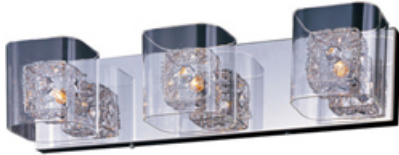

Product Specifications for E22833-18PCPC

Job Name:	Job Type:
Quantity:	Comments:

E22833-18PCPC
Gem 3-Light Bath Vanity with PC
Shade

Finish

Polished Chrome

Glass/Shade

Clear

Product Category

Bath Vanity

Lamping

Number of Bulb(s)	3
Light Type	Xenon
Bulb Type	G9
Max Bulb Wattage	40
Max Fixture Wattage	120
Rated Life	±2,000 Hours
Rated Lumens	±2,250
Color Temp	±2,900 K
Bulb(s) Included	Yes
Light Up/Down	N/A
Beam Spread	N/A
CRI	N/A
Photo Cell Included	N/A
Ballast/Driver/Transformer	No
Dimmable	Standard/Lutron® CL or Leviton®