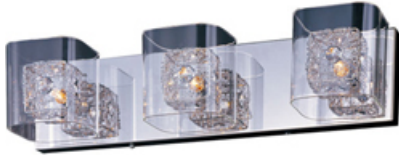

Product Specifications for E22833-18PC

Job Name:	Job Type:
Quantity:	Comments:

**E22833-18PC**  
**Gem 3-Light Bath Vanity**

**Finish**  
 Polished Chrome

**Glass/Shade**  
 Clear

**Product Category**  
 Bath Vanity

**Lamping**

Number of Bulb(s)	3
Light Type	Xenon
Bulb Type	G9
Max Bulb Wattage	60
Max Fixture Wattage	180
Rated Life	±2,000 Hours
Rated Lumens	±2,250
Color Temp	±2,900 K
Bulb(s) Included	Yes
Light Up/Down	N/A
Beam Spread	N/A
CRI	N/A
Photo Cell Included	N/A
Ballast/Driver/Transformer	No
Dimmable	Standard