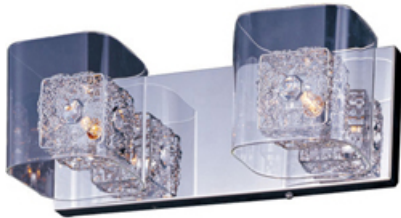

Product Specifications for E22832-18PCPC

Job Name:	Job Type:
Quantity:	Comments:

E22832-18PCPC
Gem 2-Light Bath Vanity with PC
Shade

Finish
 Polished Chrome

Glass/Shade
 Clear

Product Category
 Bath Vanity

Lamping

Number of Bulb(s)	2
Light Type	Xenon
Bulb Type	G9
Max Bulb Wattage	40
Max Fixture Wattage	80
Rated Life	±2,000 Hours
Rated Lumens	±1,600
Color Temp	±2,900 K
Bulb(s) Included	Yes
Light Up/Down	N/A
Beam Spread	N/A
CRI	N/A
Photo Cell Included	N/A
Ballast/Driver/Transformer	No
Dimmable	Standard/Lutron® CL or Leviton®