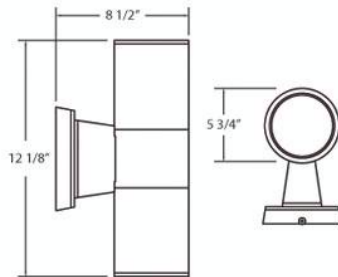

Collection: Illuminations
Model No.: 19205
Height: 10.25"
Width: 8.5"
Diameter: 5.75"
Est. Shipping Weight: 4.95 lbs
No. of Bulbs: 2
Bulb Wattage: 50 watts
Bulb Type: PAR30 🔊
Bulb Base: E26
Bulb Voltage: 120 volts

Options Available

ITEM CODE	FINISH	SHADE
19205-014	grey	n/a

Colour / Shades Available

FINISH	SHADE
grey	n/a

Cylinder wall light for down-lighting or up and down lighting. Exterior grade. Cast aluminum construction with powder coat paint. Clear glass lens, unit is completely enclosed.