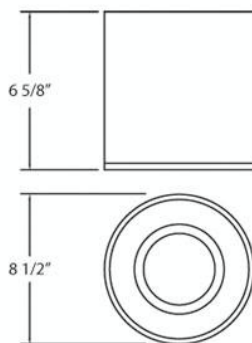

PENDANT , 2-LIGHT G24d-3 PENDANT

Product Specifications

Collection: Illuminations
 Model No.: 19198
 Height: 6.62"
 Diameter: 8.5"
 Est. Shipping Weight: 3.666665 lbs
 No. of Bulbs: 2
 Bulb Wattage: 26 watts
 Bulb Type: CFL 
 Bulb Base: G24D-3
 Bulb Voltage: 120 volts

Options Available

ITEM CODE	FINISH	SHADE
19198-019	white	n/a

Colour / Shades Available

FINISH	SHADE
white	n/a

Surface cylinder down-light. Specular baffle for glare reduction and improved light dispersion.