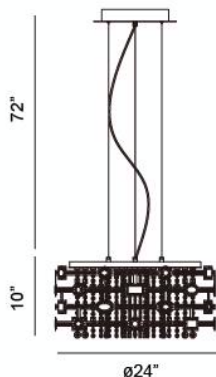

MICA , 6-LIGHT PENDANT

Product Specifications

Collection:	Illuminations
Model No.:	20392
Height:	10"
Chain / Cord Length:	72"
Diameter:	24"
Est. Shipping Weight:	40.744 lbs
No. of Bulbs:	6 Inc.
Bulb Wattage:	60 watts
Bulb Type:	G9
Bulb Base:	G9
Bulb Voltage:	120 volts

Options Available

ITEM CODE	FINISH	SHADE
20392-017	chrome	clear crystal

Colour / Shades Available

FINISH	SHADE
chrome	☐ clear crystal

Project Information

Job Name: _____ Date: _____ Type: _____
Comments: _____